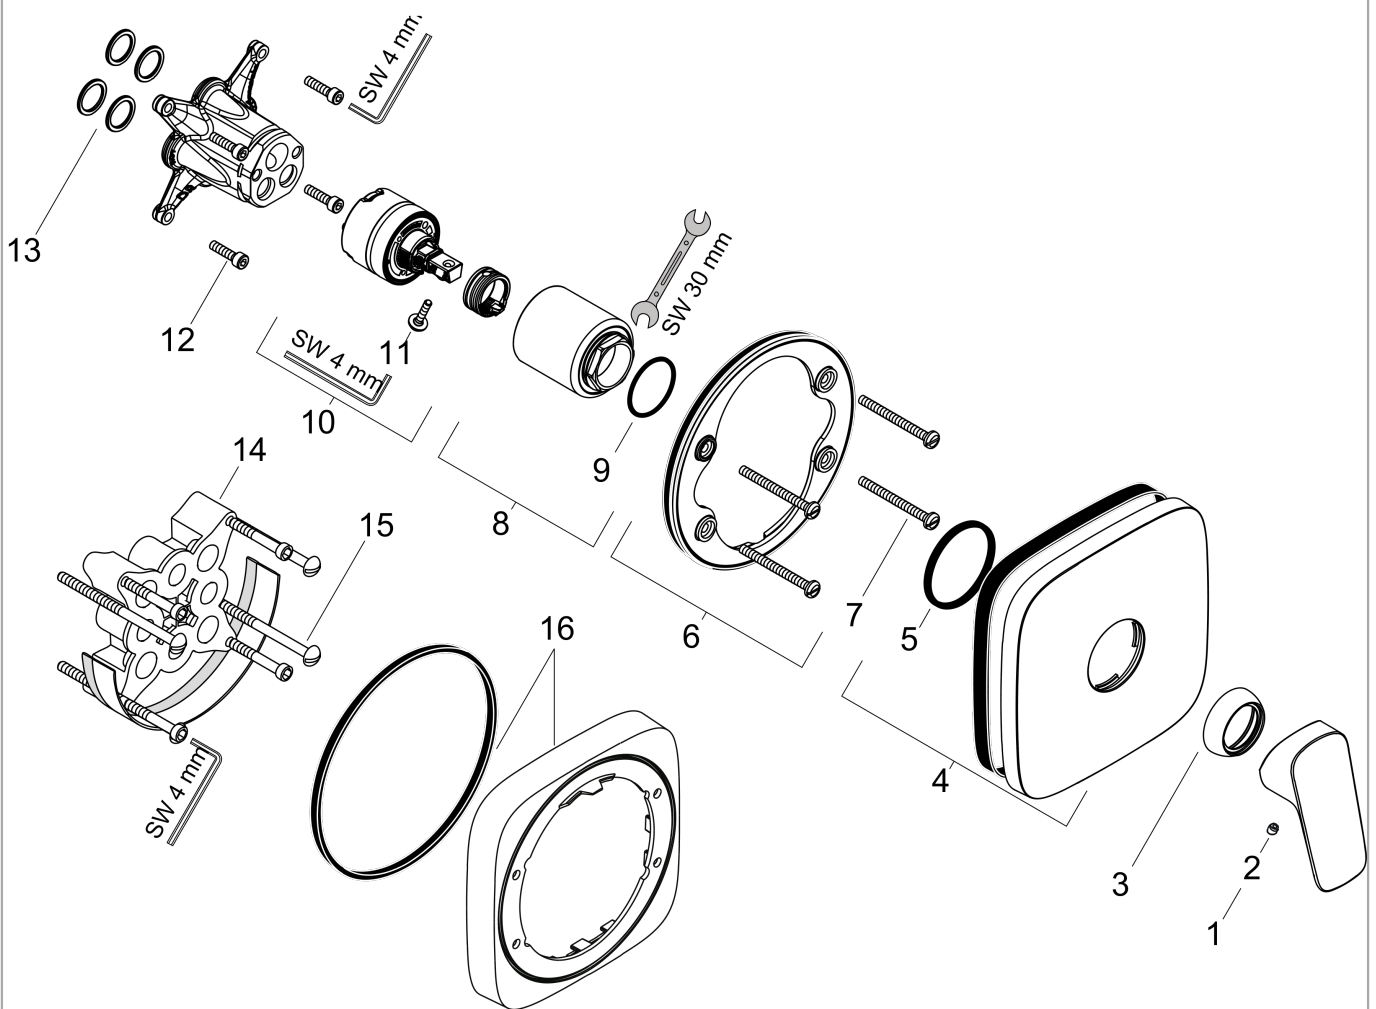

Logis

Single lever shower mixer HighFlow for concealed installation

Surfaces: **Chrome** Article Number: **71607000**

Description

product features

- flow rate at 3 bar: 49 l/min
- ceramic cartridge (Highflow)
- temperature limitation adjustable
- ACS 19 ACC LY 233, valide jusqu'au 09.12.2023

Product image

Scale drawing

Flowchart

Logis
Single lever shower mixer HighFlow for concealed installation
 Surfaces: **Chrome** Article Number: **71607000**

Exploded Drawing

Year of production: >07/14

Logis

Single lever shower mixer HighFlow for concealed installation

Surfaces: **Chrome** Article Number: **71607000**

Spare part list

Year of production: >07/14

Pos.	Description	Article Number	PC	PU
1	handle	92224000	10	1
2	screw cover	96338000	1	1
3	flange	97406000	6	1
4	escutcheon 155 / 155 mm	95277000	11	1
5	O-Ring 48x3	95508000	1	1
6	holder for escutcheon	98793000	9	1
7	set of fixing screws	96454000	3	1
8	nut	98286000	12	1
9	O-ring 33x2	98154000	1	1
10	cartridge, assy	98285000	15	1
11	locking screw for handle	95140000	2	1
12	set of screws	96525000	3	1
13	O-ring 16x2	98133000	1	1
14	extension 25 mm	13595000	98	1
15	set of fixing screws	97747000	1	1
16	extension 22 mm	15597000	98	1