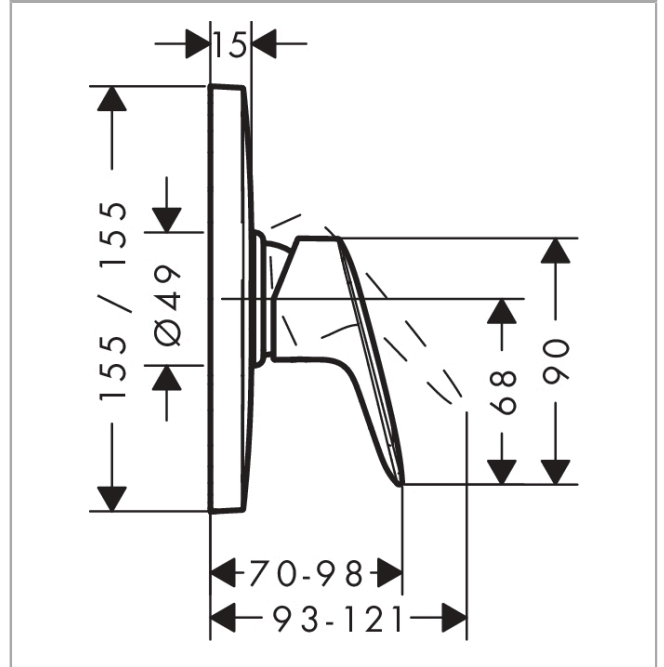

Logis

Single lever shower mixer HighFlow for concealed installation

Surfaces: **Chrome** Article Number: **71607000**

Description

product features

- flow rate at 3 bar: 49 l/min
- ceramic cartridge (Highflow)
- temperature limitation adjustable
- ACS 19 ACC LY 233, valide jusqu'au 09.12.2023

Product image

Scale drawing

Flowchart

Logis
Single lever shower mixer HighFlow for concealed installation
 Surfaces: **Chrome** Article Number: **71607000**

Exploded Drawing

Year of production: >07/14

Logis

Single lever shower mixer HighFlow for concealed installation

Surfaces: **Chrome** Article Number: **71607000**

Spare part list

Year of production: >07/14

Pos.	Description	Article Number	PC	PU
1	handle	92224000	10	1
2	screw cover	96338000	1	1
3	flange	97406000	6	1
4	escutcheon 155 / 155 mm	95277000	11	1
5	O-Ring 48x3	95508000	1	1
6	holder for escutcheon	98793000	9	1
7	set of fixing screws	96454000	3	1
8	nut	98286000	12	1
9	O-ring 33x2	98154000	1	1
10	cartridge, assy	98285000	15	1
11	locking screw for handle	95140000	2	1
12	set of screws	96525000	3	1
13	O-ring 16x2	98133000	1	1
14	extension 25 mm	13595000	98	1
15	set of fixing screws	97747000	1	1
16	extension 22 mm	15597000	98	1