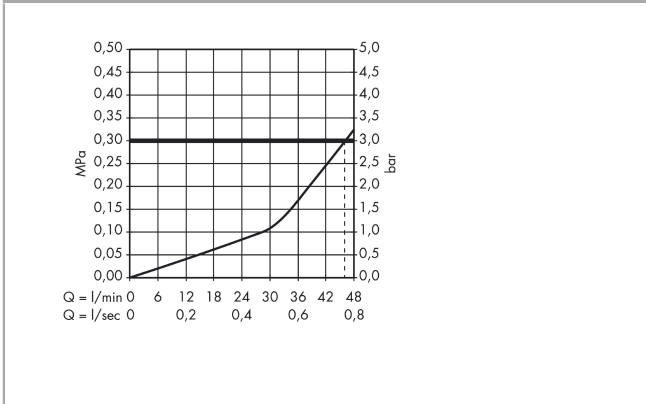

Logis

Single lever shower mixer HighFlow for concealed installation

Surfaces: **Chrome** Article Number: **71607000**

Description

product features

- flow rate at 3 bar: 49 l/min
- ceramic cartridge (Highflow)
- temperature limitation adjustable
- ACS 19 ACC LY 233, valide jusqu'au 09.12.2023

Product image

Scale drawing

Flowchart

Logis
Single lever shower mixer HighFlow for concealed installation
 Surfaces: **Chrome** Article Number: **71607000**

Exploded Drawing

Year of production: >07/14

Logis