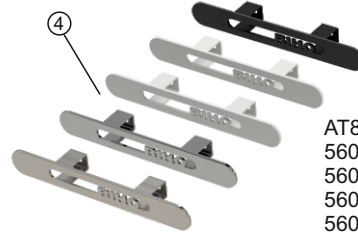

BD02 Inspire	180x80
BD04 Adore	180x86
BD05 Desire R	184x84
BD06 Desire L	184x84
BD07 Desire B2W	180x84
BD10 Inspire	160x75

1

2

3

BD04 Adore	180x86
BD07 Desire B2W	180x84
BD05 Desire R	184x84
BD06 Desire L	184x84

- |           |                         |
|-----------|-------------------------|
| AT80040   | Matt black              |
| 560306007 | Matt white              |
| 560306002 | Gloss white             |
| 560306001 | Stainless steel brushed |
| 560306003 | Chrome polished         |