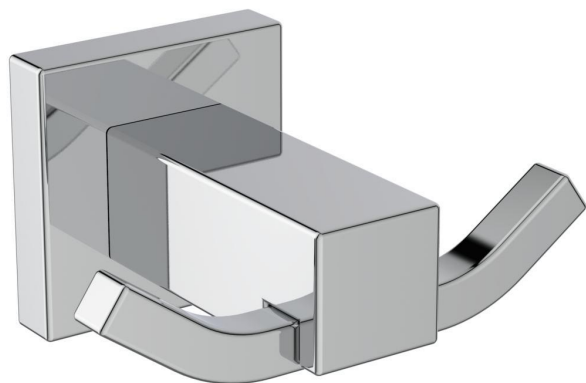

IOM SQUARE

Double robe hook

Double robe hook
Included fixing set

FINISHES*

* AA = Chrome