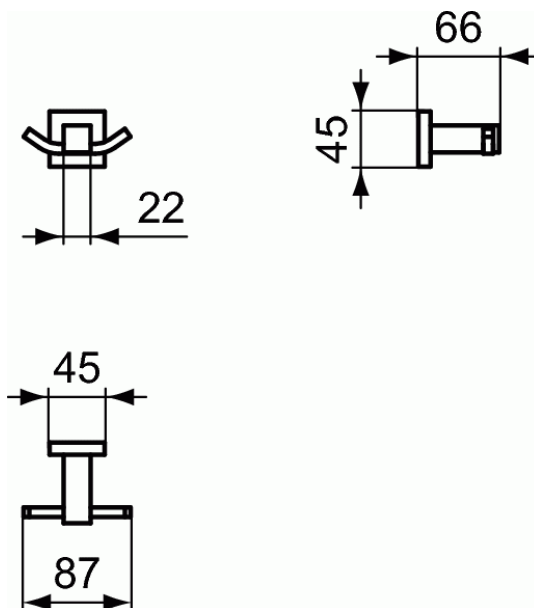

IOM SQUARE

Double robe hook

Double robe hook
Included fixing set

FINISHES*

* AA = Chrome