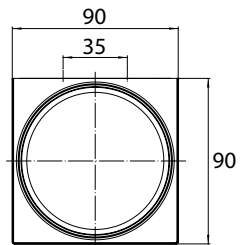

Soap holder chrome

Art.No.1830 001 01

dish crystal clear