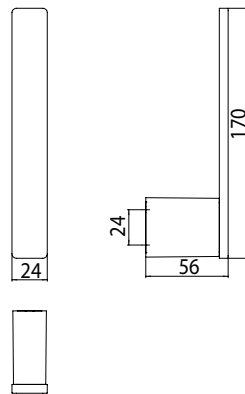

Spare paper holder chrome

Art.No.0505 001 01

For 1 roll