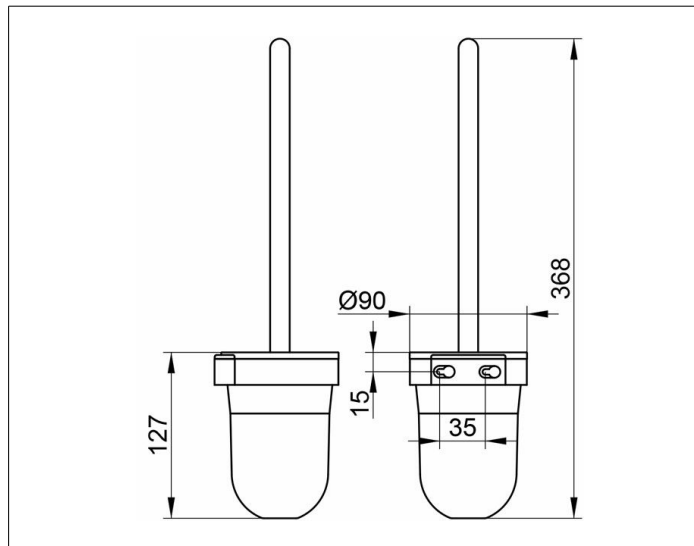

Smart

02364010100 Toilet brush set

**PRODUCT**

**DRAWING**

**PRODUCT ATTRIBUTES**

complete with opaque synthetic insert and brush

**SURFACE**

chrome-plated/white

**SPECIFICATIONS**

KEUCO SMART toilet brush set 02364010100  
 chrome-plated toilet brush set in a stylistically assured design  
 wall mounted model complete with brush  
 removable synthetic insert for easy cleaning  
 height 127 mm (height including the brush 368 mm), diameter 90 mm,  
 projection 95 mm  
 The toilet brush is fitted hidden  
 Delivery incl. corrosion-free mounting material