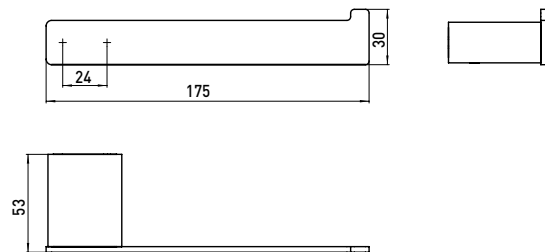

Spare paper holder chrome

Art.No.0505 001 00