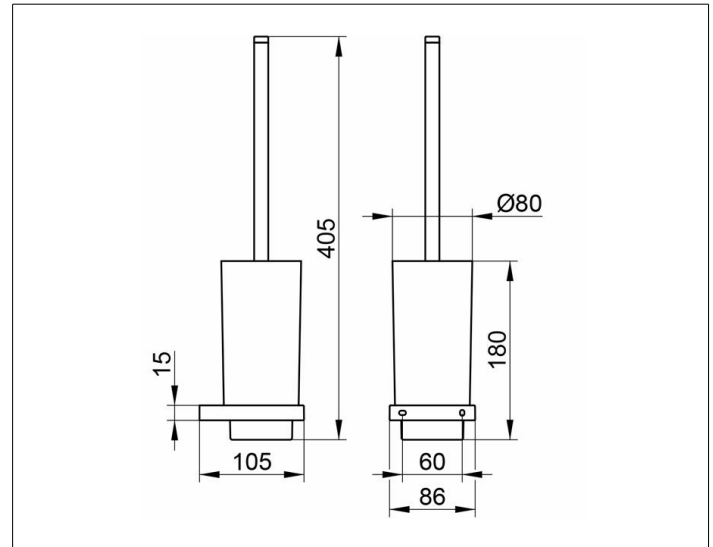

Edition 11

11164139000 Toilet brush set

PRODUCT

DRAWING

PRODUCT ATTRIBUTES

complete with crystal glass insert matt, brush and spare brush head

SURFACE

brushed black chrome

SPECIFICATIONS

KEUCO EDITION 11 Toilet brushes 11164139000
 brushed black chrome toilet brush set in clear-cut design and geometric shapes,
 Wall model, complete with frosted crystal glass insert and brush with handle and brush head
 replacement
 removable frosted crystal used for easy cleaning
 Height 7-1/16" (height includes brush 15-15/16"), diameter 3-1/8", 4-1/8"
 The toilet brush set has 2 mounting points
 delivery with corrosion resistant mounting hardware