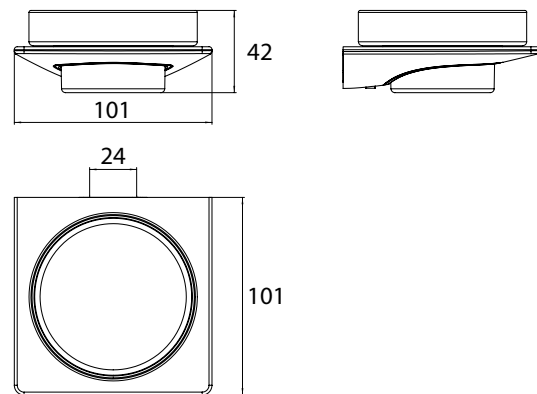

Soap holder chrome

Art.No.1630 001 01

Dish, crystal clear