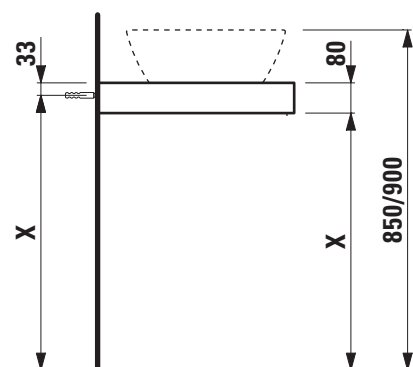

TECHNICAL DRAWINGS / S 1 : 20

A / mm	B / mm	Ceramic
477	491	Kartell by Laufen s1333.2
477	565	Palomba s1680.1
477	584	Kartell by Laufen s1233.2 (with tap bank left)
477	641	Kartell by Laufen s1033.8
477	687	Val s1228.2 (semi-wet-area right)
477	698	Val s1628.8
447	702	Palomba s1680.2
477	716	Kartell by Laufen s1033.4
477	740	Val s1228.1
477	741	Palomba s1680.3

A / mm	B / mm	Ceramic
347	865	Kartell by Laufen s1033.5
347	790,5	Living City s1743.7, s1843.8
		Living Square s1643.4
		Laufen Pro S s1696.4, s1696.5, s1696.6, s1696.7 Val s1628.5, s1628.7
477	894	Val s1228.2 (semi-wet-area left)
347	940	Kartell by Laufen s1033.9
347	995	Kartell by Laufen s1233.2 (with tap bank right)
477	790,5	all other from matrix for washtops Case

X = The exact height must be set during installation.