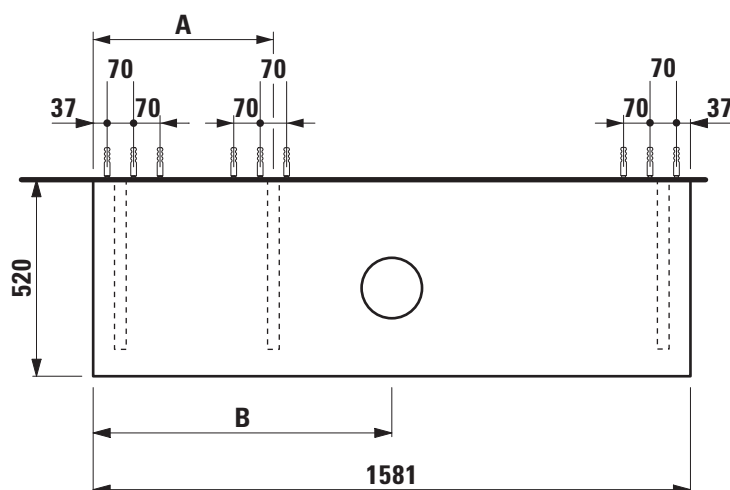

TECHNICAL DRAWINGS / S 1 : 20

A / mm	B / mm	Ceramic
477	491	Kartell by Laufen s1333.2
477	565	Palomba s1680.1
477	584	Kartell by Laufen s1233.2 (with tap bank left)
477	641	Kartell by Laufen s1033.8
477	687	Val s1228.2 (semi-wet-area right)
477	698	Val s1628.8
447	702	Palomba s1680.2
477	716	Kartell by Laufen s1033.4
477	740	Val s1228.1
477	741	Palomba s1680.3

A / mm	B / mm	Ceramic
347	865	Kartell by Laufen s1033.5
347	790,5	Living City s1743.7, s1843.8
		Living Square s1643.4
		Laufen Pro S s1696.4, s1696.5, s1696.6, s1696.7 Val s1628.5, s1628.7
477	894	Val s1228.2 (semi-wet-area left)
347	940	Kartell by Laufen s1033.9
347	995	Kartell by Laufen s1233.2 (with tap bank right)
477	790,5	all other from matrix for washtops Case

X = The exact height must be set during installation.