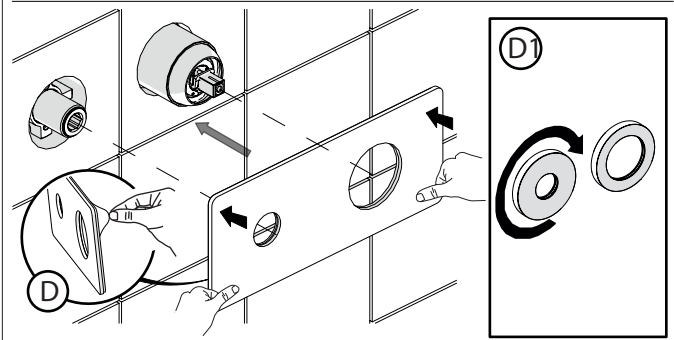

EN The finish of the external part must be combined with the finish of the flush-fit part.
If it does not match, unscrew the CHROME ring and screw the finishing ring supplied only in the kit of the aesthetic part.

RIFERIMENTO IISTRWE81198#---STD
REFERENCE

TEST

Ø MAX 55 mm

3

5

NOBILI S

www.nobili.it

PRIMA DI INIZIARE / BEFORE STARTING