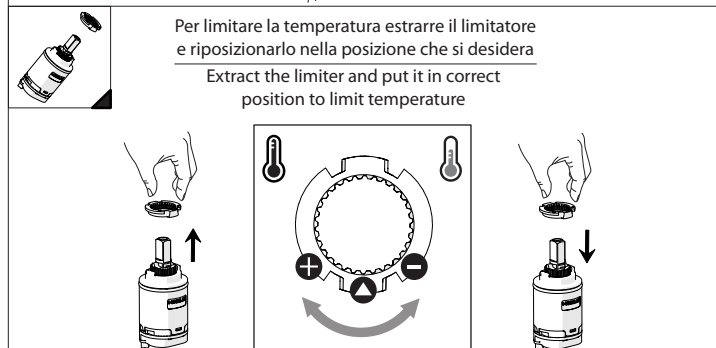

EN The finish of the external part must be combined with the finish of the flush-fit part.
If it does not match, unscrew the CHROME ring and screw the finishing ring supplied only in the kit of the aesthetic part.

RIFERIMENTO IISTRWE81198#---STD
REFERENCE

TEST

Ø MAX 55 mm

3

5

NOBILI S

www.nobili.it

PRIMA DI INIZIARE / BEFORE STARTING