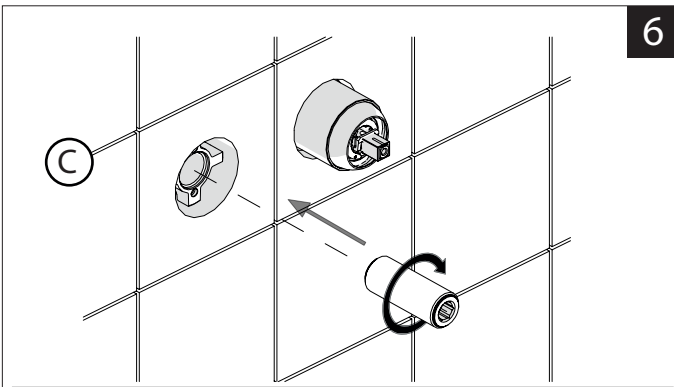

EN The finish of the external part must be combined with the finish of the flush-fit part.
If it does not match, unscrew the CHROME ring and screw the finishing ring supplied only in the kit of the aesthetic part.

RIFERIMENTO IISTRWE81198#---STD
REFERENCE

TEST

Ø MAX 55 mm

3

5

NOBILI S

www.nobili.it

PRIMA DI INIZIARE / BEFORE STARTING