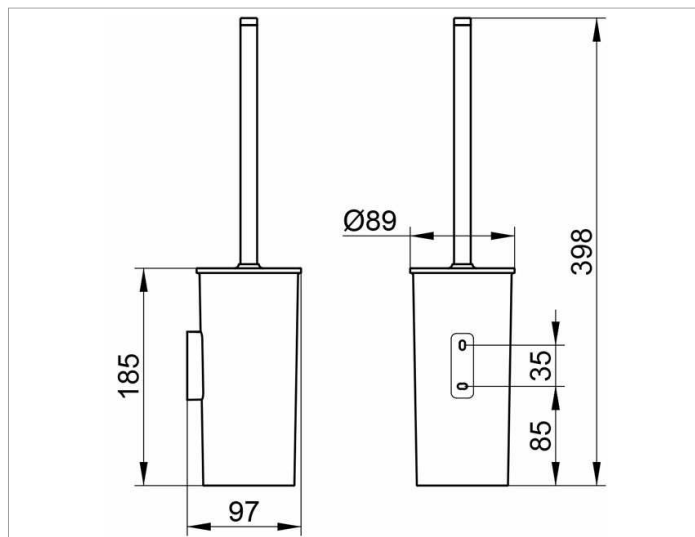

Collection Moll

12764010101 Туалетный гарнитур

ИЗДЕЛИЕ

ЧЕРТЕЖ

ОПИСАНИЕ ИЗДЕЛИЯ

пластиковая колба, с щеткой с ручкой и запасной головкой ёршика

поверхность

хром/антрацит

спецификации

KEUCO COLLECTION MOLL toilet brush set 12764010101

Toilet brush set in an esthetic design with slightly rounded edges, with lid, wall mounted model, synthetic insert, mat, anthracite, brush with lid, anthracite, with chrome-plated handle and spare brush head, white,

Total height 15-11/16", diameter 3-1/2", Projection 3-13/16"

The toilet brush set is fitted with 2 hidden fixing points incl. corrosion-free mounting material