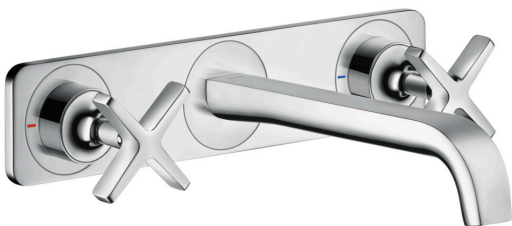

AXOR Citterio E

3-hole basin mixer for concealed installation wall-mounted with spout 220 mm and plate

Surfaces: **Chrome** Article Number: **36115000**

Description

product features

- consists of: 3-hole basin mixer for concealed installation wall-mounted, waste set
- projection 220 mm
- laminar spray
- flow rate at 3 bar: 5 l/min
- suitable for continuous flow water heaters
- non-closing waste set

Technology

Product image