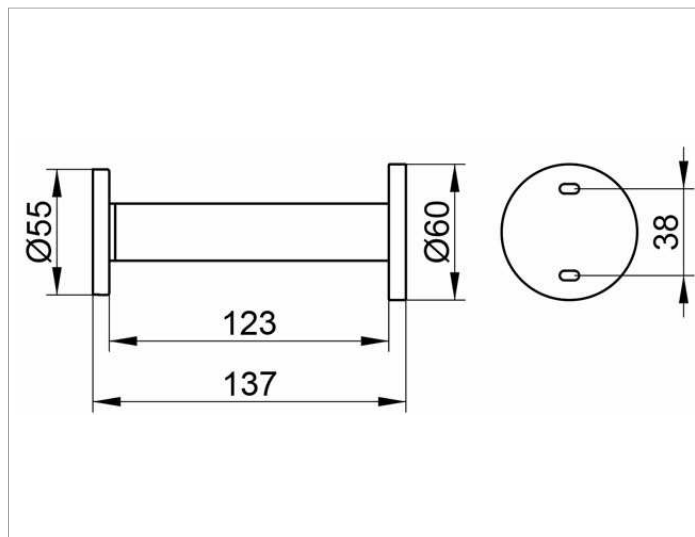

Edition 300

30063010000 Держатель запасного рулона

ИЗДЕЛИЕ

поверхность

хром

ЧЕРТЕЖ

спецификации

KEUCO EDITION 300 spare toilet paper holder 30063010000
chrome-plated in an aesthetic and classic design
wall mounted, round décor wall disc, diameter 2-3/8"
easy to clean
suitable for 3-15/16"/4-3/4"mm wide toilet rolls
depth 5-3/8"
The spare toilet paper holder is fitted with 2 hidden fixing points
2 wall plugs, Fischer FU 1/4" x 1-3/4" and 2 wall screws are supplied