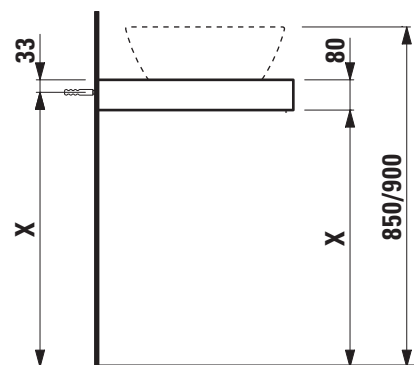

TECHNICAL DRAWINGS / S 1 : 20

B / mm	C / mm	Ceramic
194	400	Val s1228.2 (semi-wet-area right)
210	386	Palomba s1680.2

B / mm	C / mm	Ceramic
248	378	Val s1228.1
400	194	Val s1228.2 (semi-wet-area right)
298	298	all other from matrix for washtops Case

X = The exact height must be set during installation.