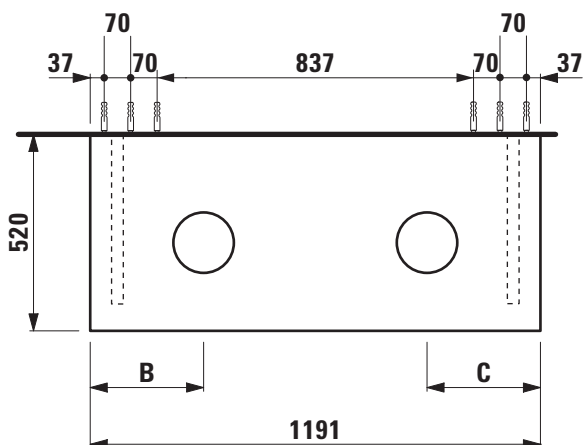

TECHNICAL DRAWINGS / S 1 : 20

B / mm	C / mm	Ceramic
194	400	Val s1228.2 (semi-wet-area right)
210	386	Palomba s1680.2

B / mm	C / mm	Ceramic
248	378	Val s1228.1
400	194	Val s1228.2 (semi-wet-area right)
298	298	all other from matrix for washtops Case

X = The exact height must be set during installation.