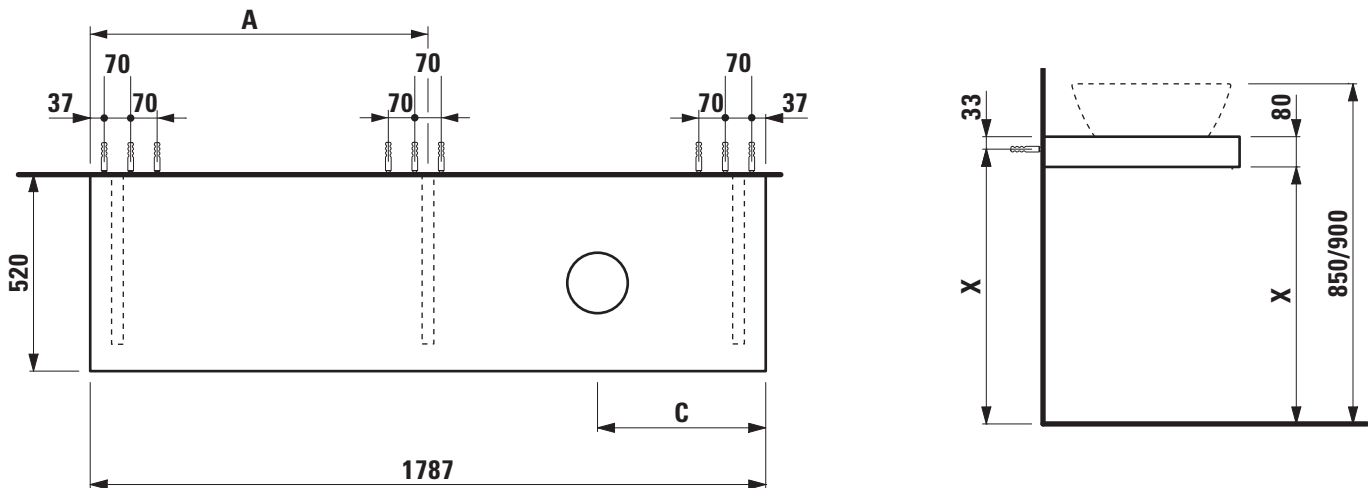

TECHNICAL DRAWINGS / S 1 : 20

A / mm	C / mm	Ceramic	A / mm	C / mm	Ceramic
893,5	225	Kartell by Laufen s1033.5	893,5	505	Val s1628.7
893,5	239	Kartell by Laufen s1233.2	893,5	535	Palomba s1680.2
893,5	242	Kartell by Laufen s1233.2 (with tap bank right)	893,5	540	Val s1628.8
717	300	Kartell by Laufen s1033.9	717	546	Living Square s1643.4
893,5	345	Val s1228.2 (semi-wet-area left)	893,5	550	Val s1228.2 (semi-wet-area right)
893,5	374	Kartell by Laufen s1033.4	717	598	Kartell by Laufen s1033.8
717	447	Living Square s1643.2 Laufen Pro S s1696.4, s1696.7	893,5	652	Kartell by Laufen s1233.2 (with tap bank left)
893,5	496	Palomba s1680.3	893,5	447	all other from matrix for washtops Case
893,5	497	Val s1228.1			

X = The exact height must be set during installation.