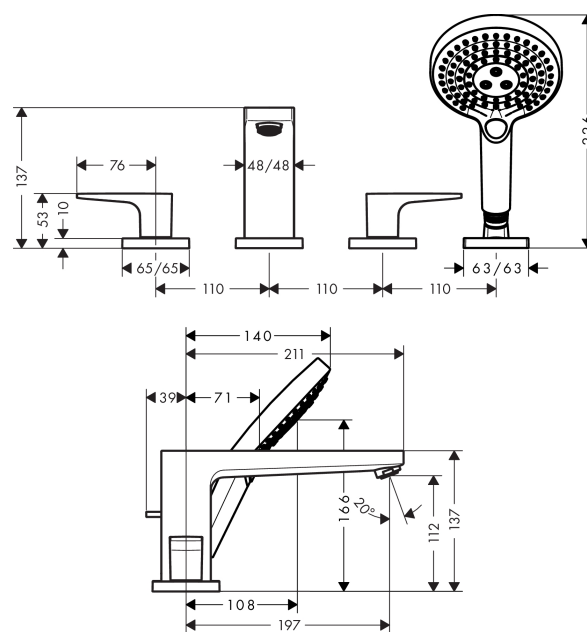

### product features

- projection 196 mm
- connection type: basic set
- normal and spray jet
- flow rate: 22 l/min
- ceramic valves hot/ cold 90°
- integrated shower support
- connection dimension: DN15
- scope of supply: handles, escutcheon, diverter, bath filler

### Mandatory Accessoires

- Basic set for 4-hole rim mounted bath mixer (#13244XXX)

## Scale drawing