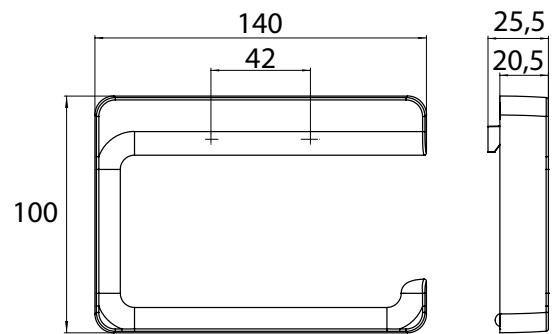

Paper holder without cover chrome

Art.No.0200 001 04