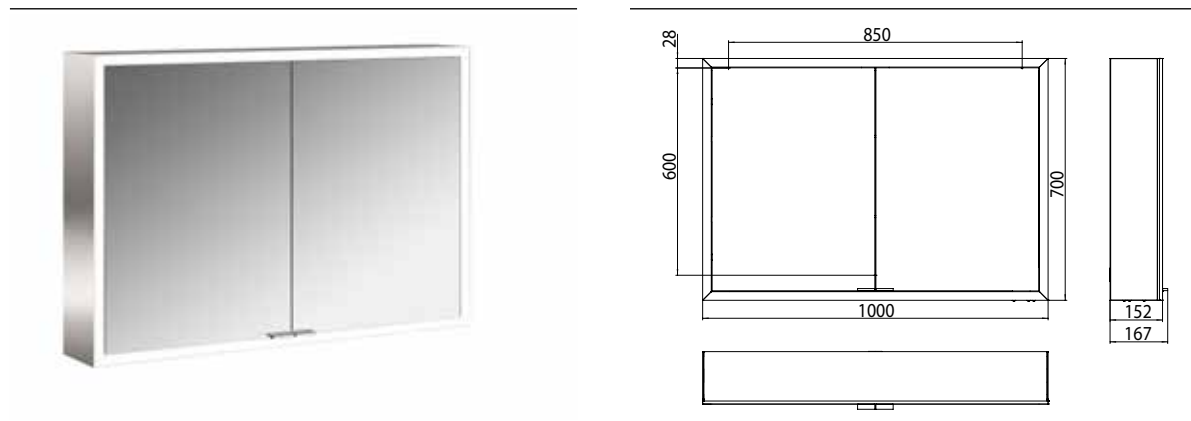

Illuminated mirror cabinet prime, 1.000 mm, 2 doors, wall-mounted version, IP 20 back panel mirror

Art.No.9497 060 83

with light-package, with mirrored or white glass back panel, mirrored side panels, 2 continuously adjustable crystal glass shelves, 2 doors, 2 sockets and 2 switches (brightness and luminous colour cold/warm continuously dimmable), height: 700 mm, surrounding LED-lights, IP 20