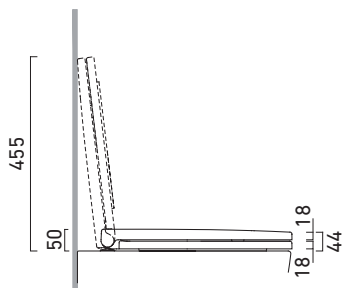

COPRIVASO SOFT-CLOSE

CATALANO
THE ESSENCE OF CERAMICS

cod. 5NLV5STF00

Sedile soft-close in resina inalterabile.
Soft-close Seat-cover made of unalterable resin.
Abattant soft-close en résine inaltérable.