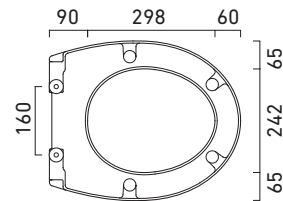

COPRIVASO SOFT-CLOSE

CATALANO
THE ESSENCE OF CERAMICS

cod. 5NLV5STF00

Sedile soft-close in resina inalterabile.
Soft-close Seat-cover made of unalterable resin.
Abattant soft-close en résine inaltérable.