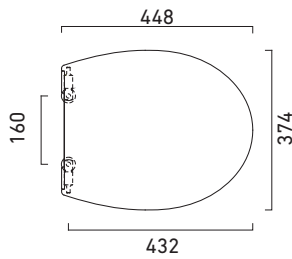

COPRIVASO SOFT-CLOSE

CATALANO
THE ESSENCE OF CERAMICS

cod. 5NLV5STF00

Sedile soft-close in resina inalterabile.
Soft-close Seat-cover made of unalterable resin.
Abattant soft-close en résine inaltérable.