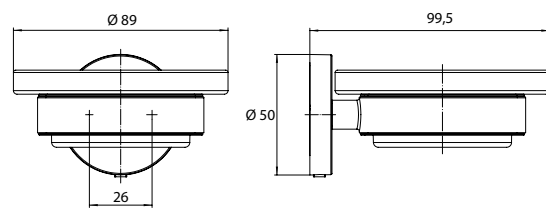

Soap holder chrome

Art.No.4330 001 00

dish crystal clear