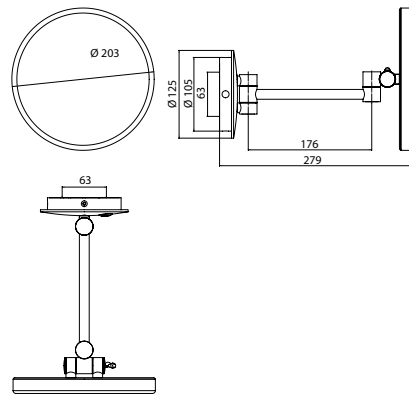

LED-Shaving and cosmetic mirror chrome

Art.No.1094 060 08

with illuminated touch sensor (On/Off, Colour change) and helix cable, one arm, round, $\varnothing 203$ mm, 3 magnifying glass, IP 44