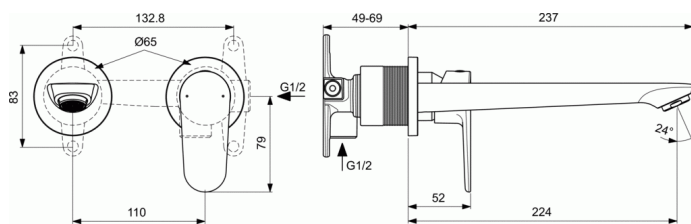

CERAFINE O

Basin mixer built-in KIT2

Basin mixer built-in KIT2

Built-in basin mixer

Kit 2 version (visible parts)

28mm Firma Flow ceramic cartridge with hot water limiter

Metal escutcheon

Metal handle with red and blue color indication - printed on handle

Cast spout 224mm

Cascade aerator with 5 l/min flow rate limiter

To be used only in combination with A1313NU Kit 1 (internal part)

Finish:

AA - Finish: Chrome

XG - powder coating - Silk Black

Comply with EN817