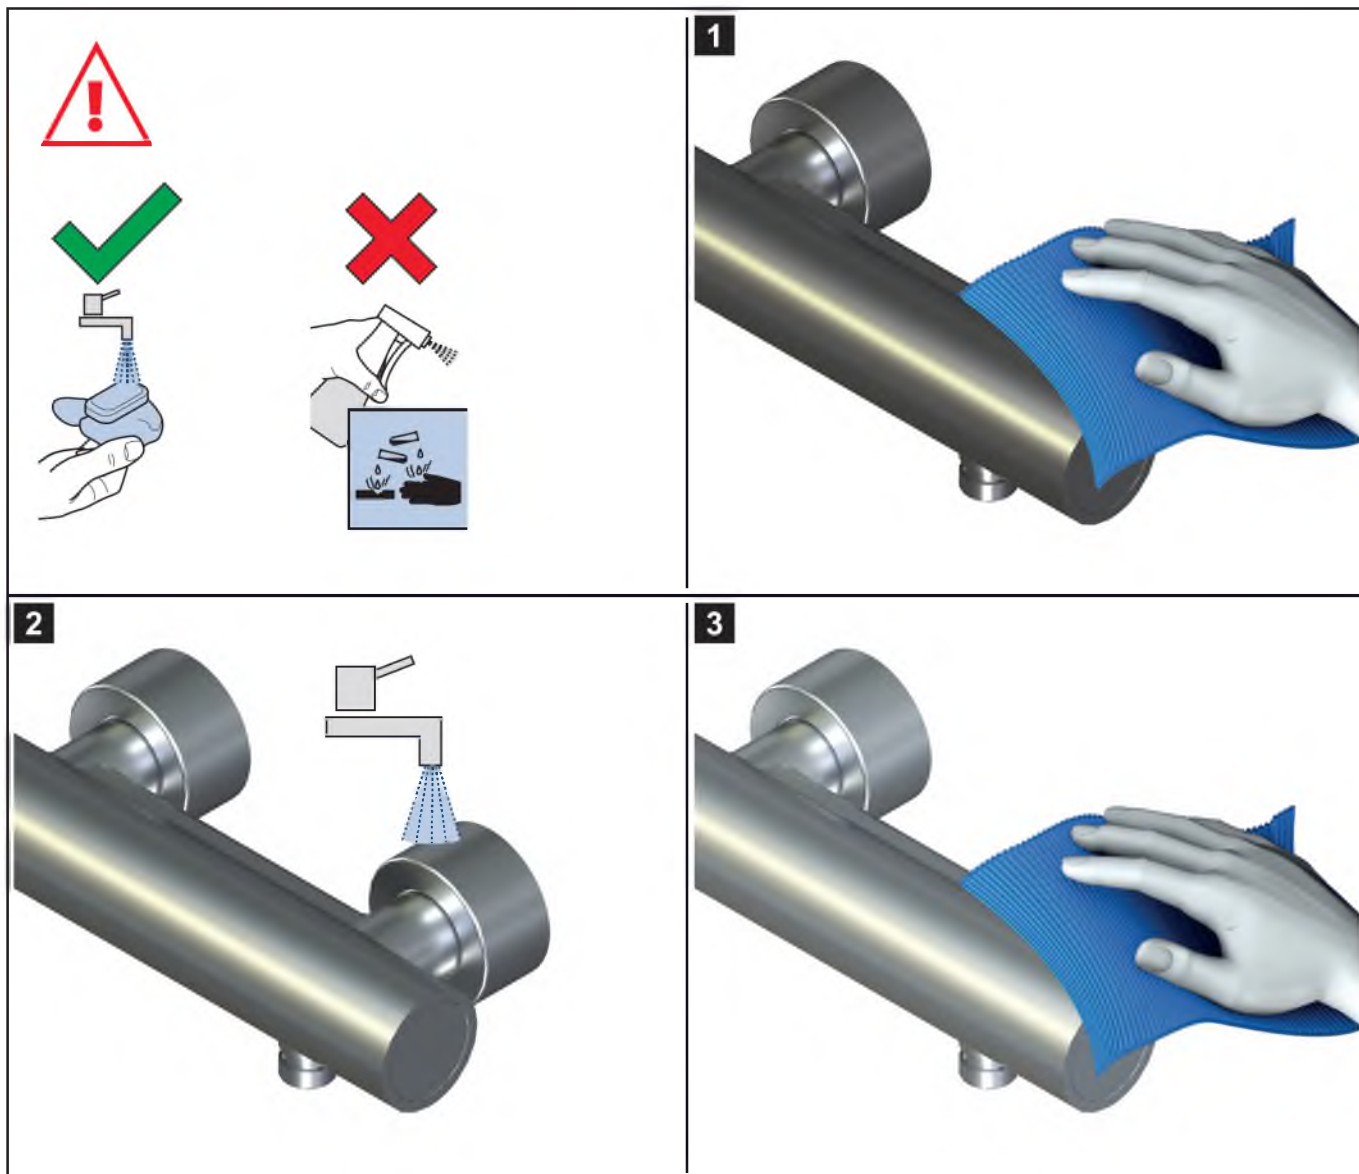

4a

	mm	inch
A	150	5 ²⁹ / ₃₂

4b

	mm	inch
A	150	5 ²⁹ / ₃₂

VILLEROY & BOCH

GERMANY

*Villeroy & Boch AG
Bathroom and Wellness Division
Headquarters
66693 Mettlach
Germany*

Tel: +49 (0) 68 64 / 81 0