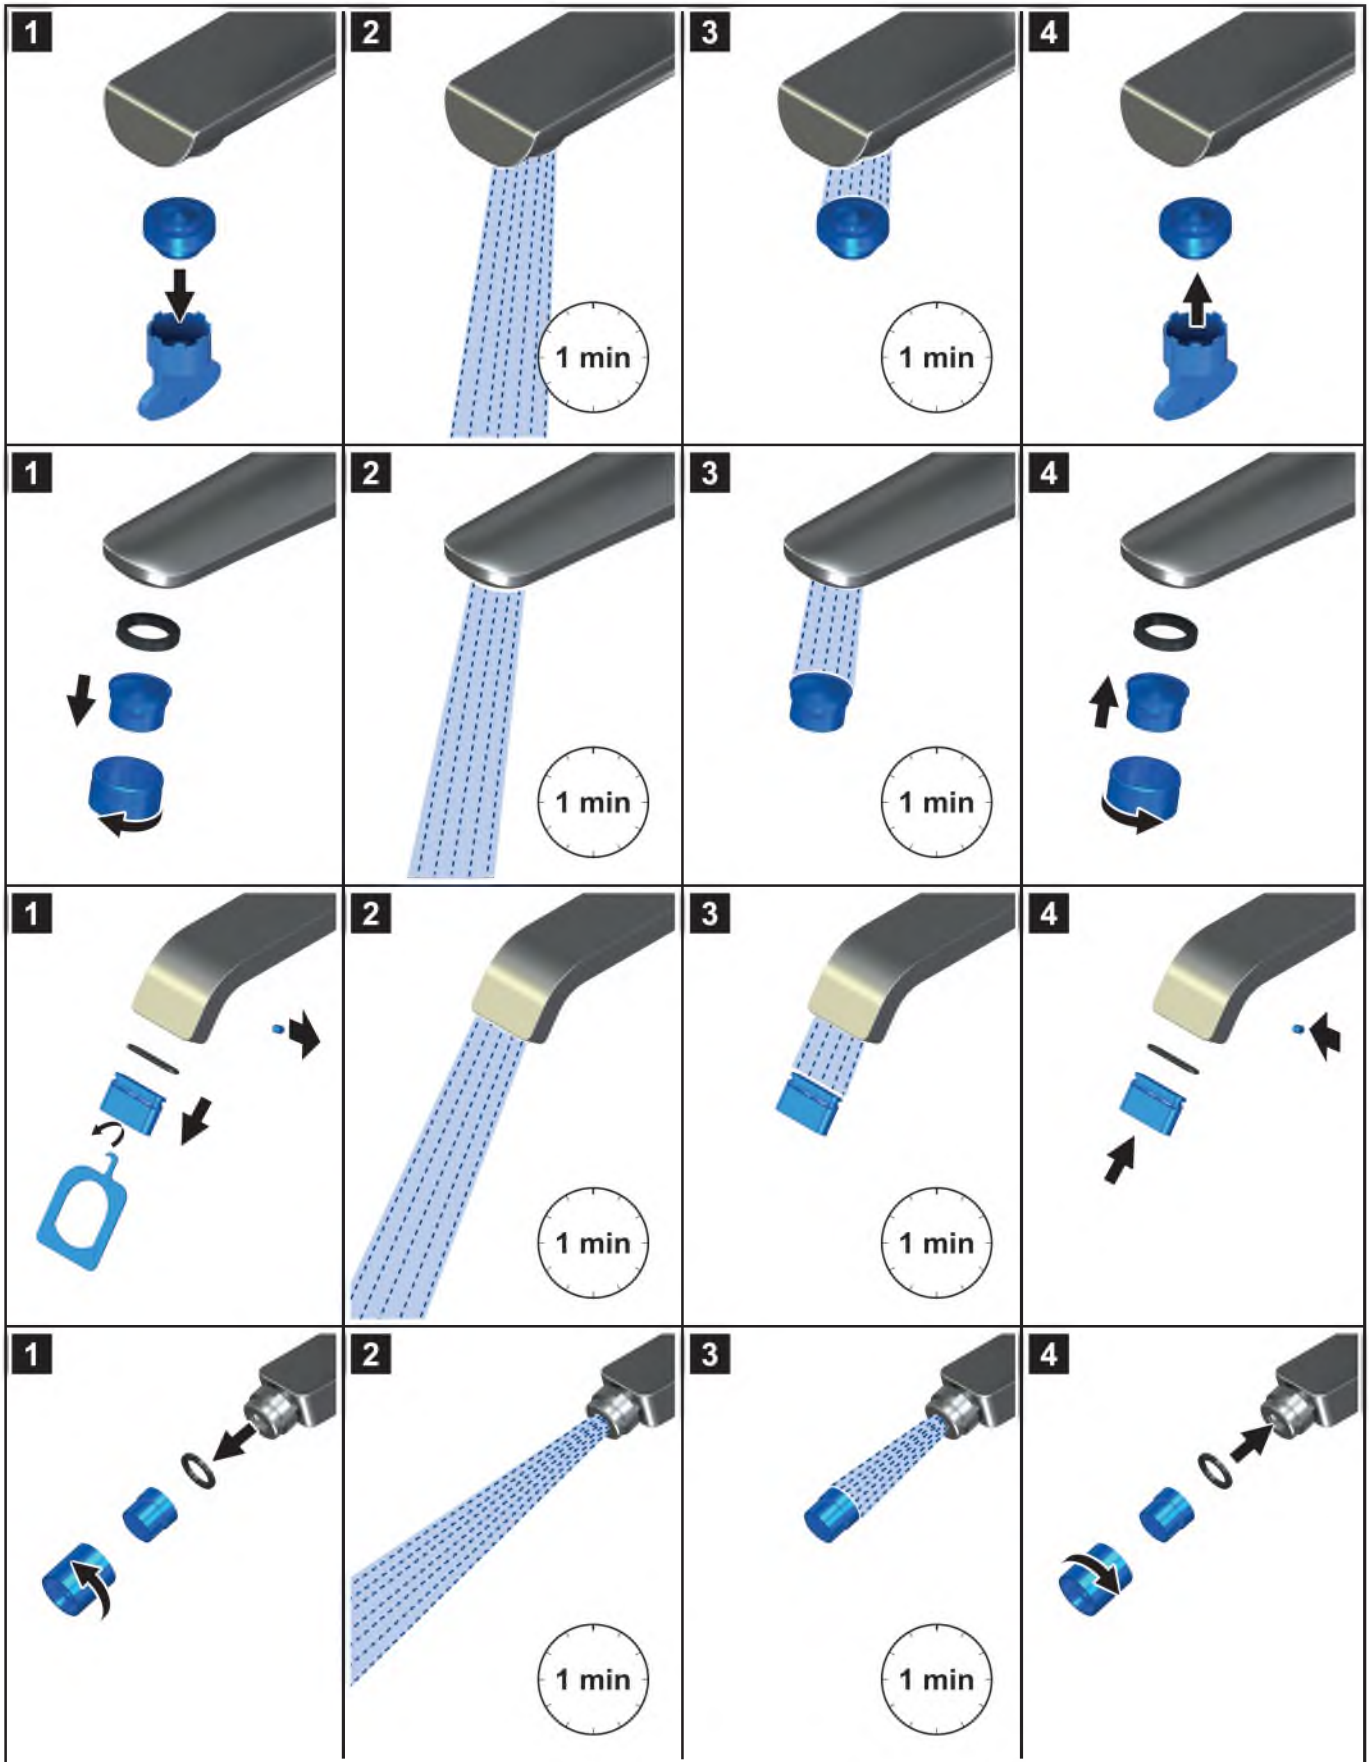

4a

	mm	inch
A	150	5 ²⁹ / ₃₂

4b

	mm	inch
A	150	5 ²⁹ / ₃₂

VILLEROY & BOCH

GERMANY

*Villeroy & Boch AG
Bathroom and Wellness Division
Headquarters
66693 Mettlach
Germany*

Tel: +49 (0) 68 64 / 81 0