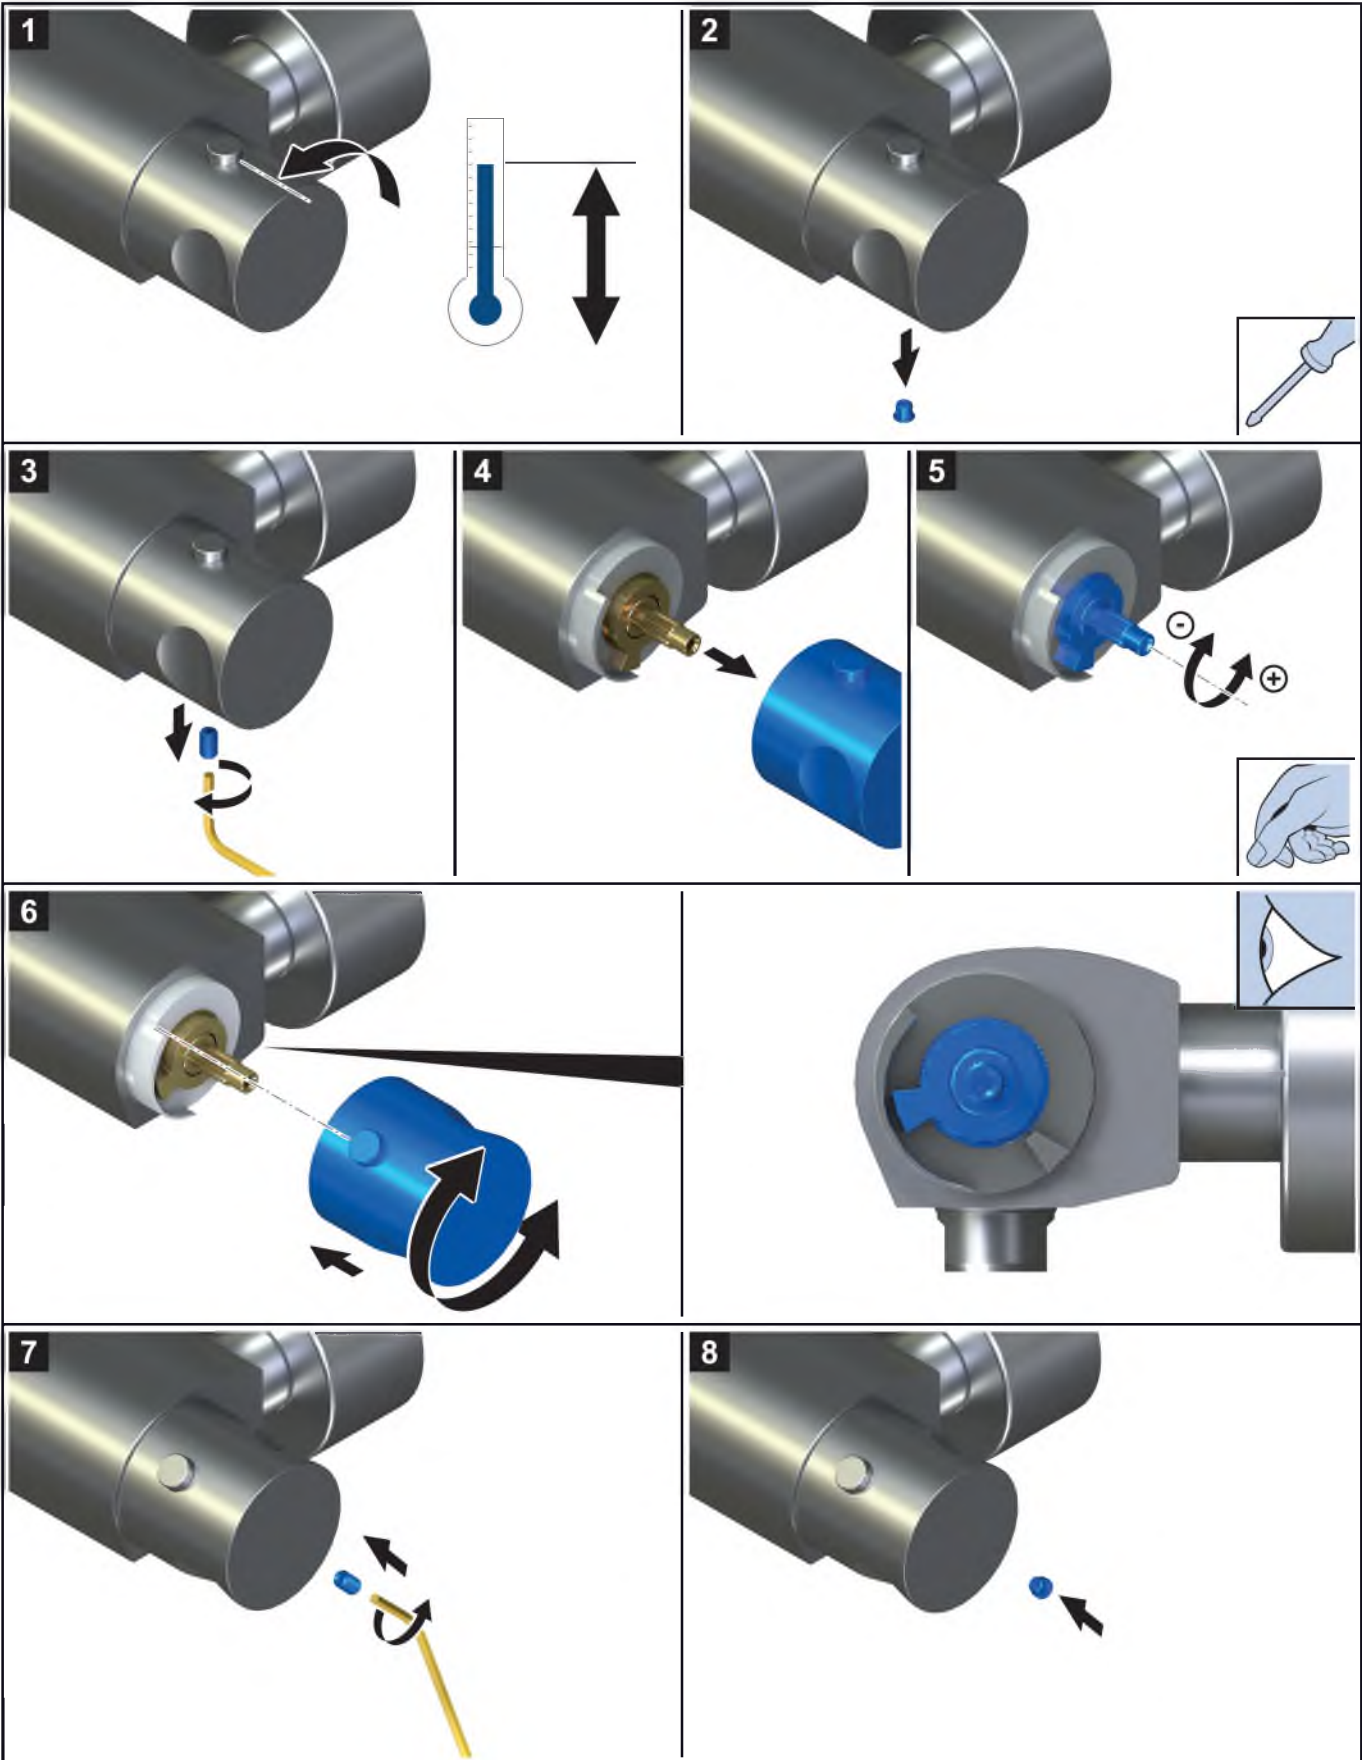

4a

	mm	inch
A	150	5 ²⁹ / ₃₂

4b

	mm	inch
A	150	5 ²⁹ / ₃₂

VILLEROY & BOCH

GERMANY

*Villeroy & Boch AG
Bathroom and Wellness Division
Headquarters
66693 Mettlach
Germany*

Tel: +49 (0) 68 64 / 81 0