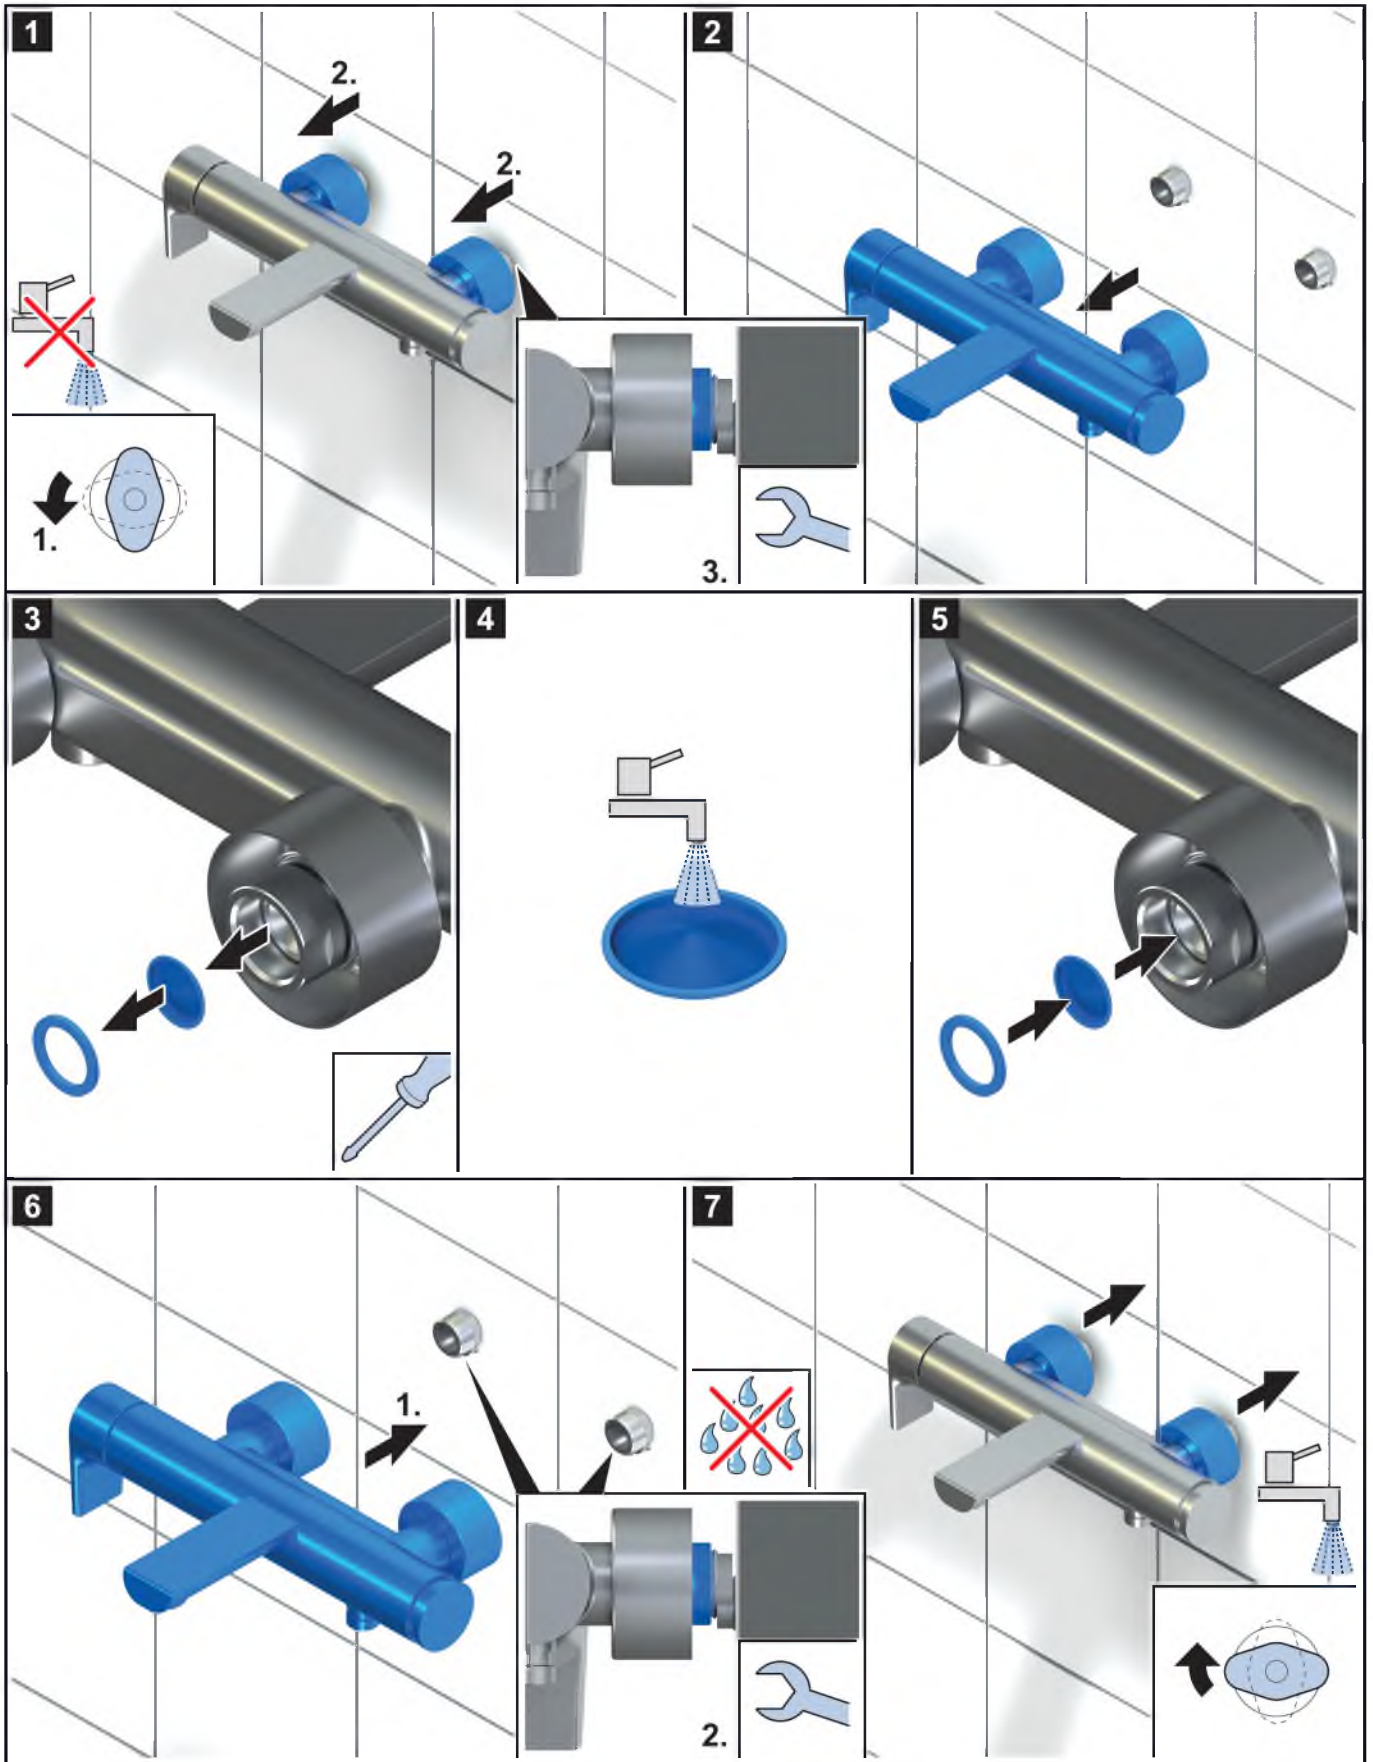

4a

	mm	inch
A	150	5 ²⁹ / ₃₂

4b

	mm	inch
A	150	5 ²⁹ / ₃₂

VILLEROY & BOCH

GERMANY

*Villeroy & Boch AG
Bathroom and Wellness Division
Headquarters
66693 Mettlach
Germany*

Tel: +49 (0) 68 64 / 81 0