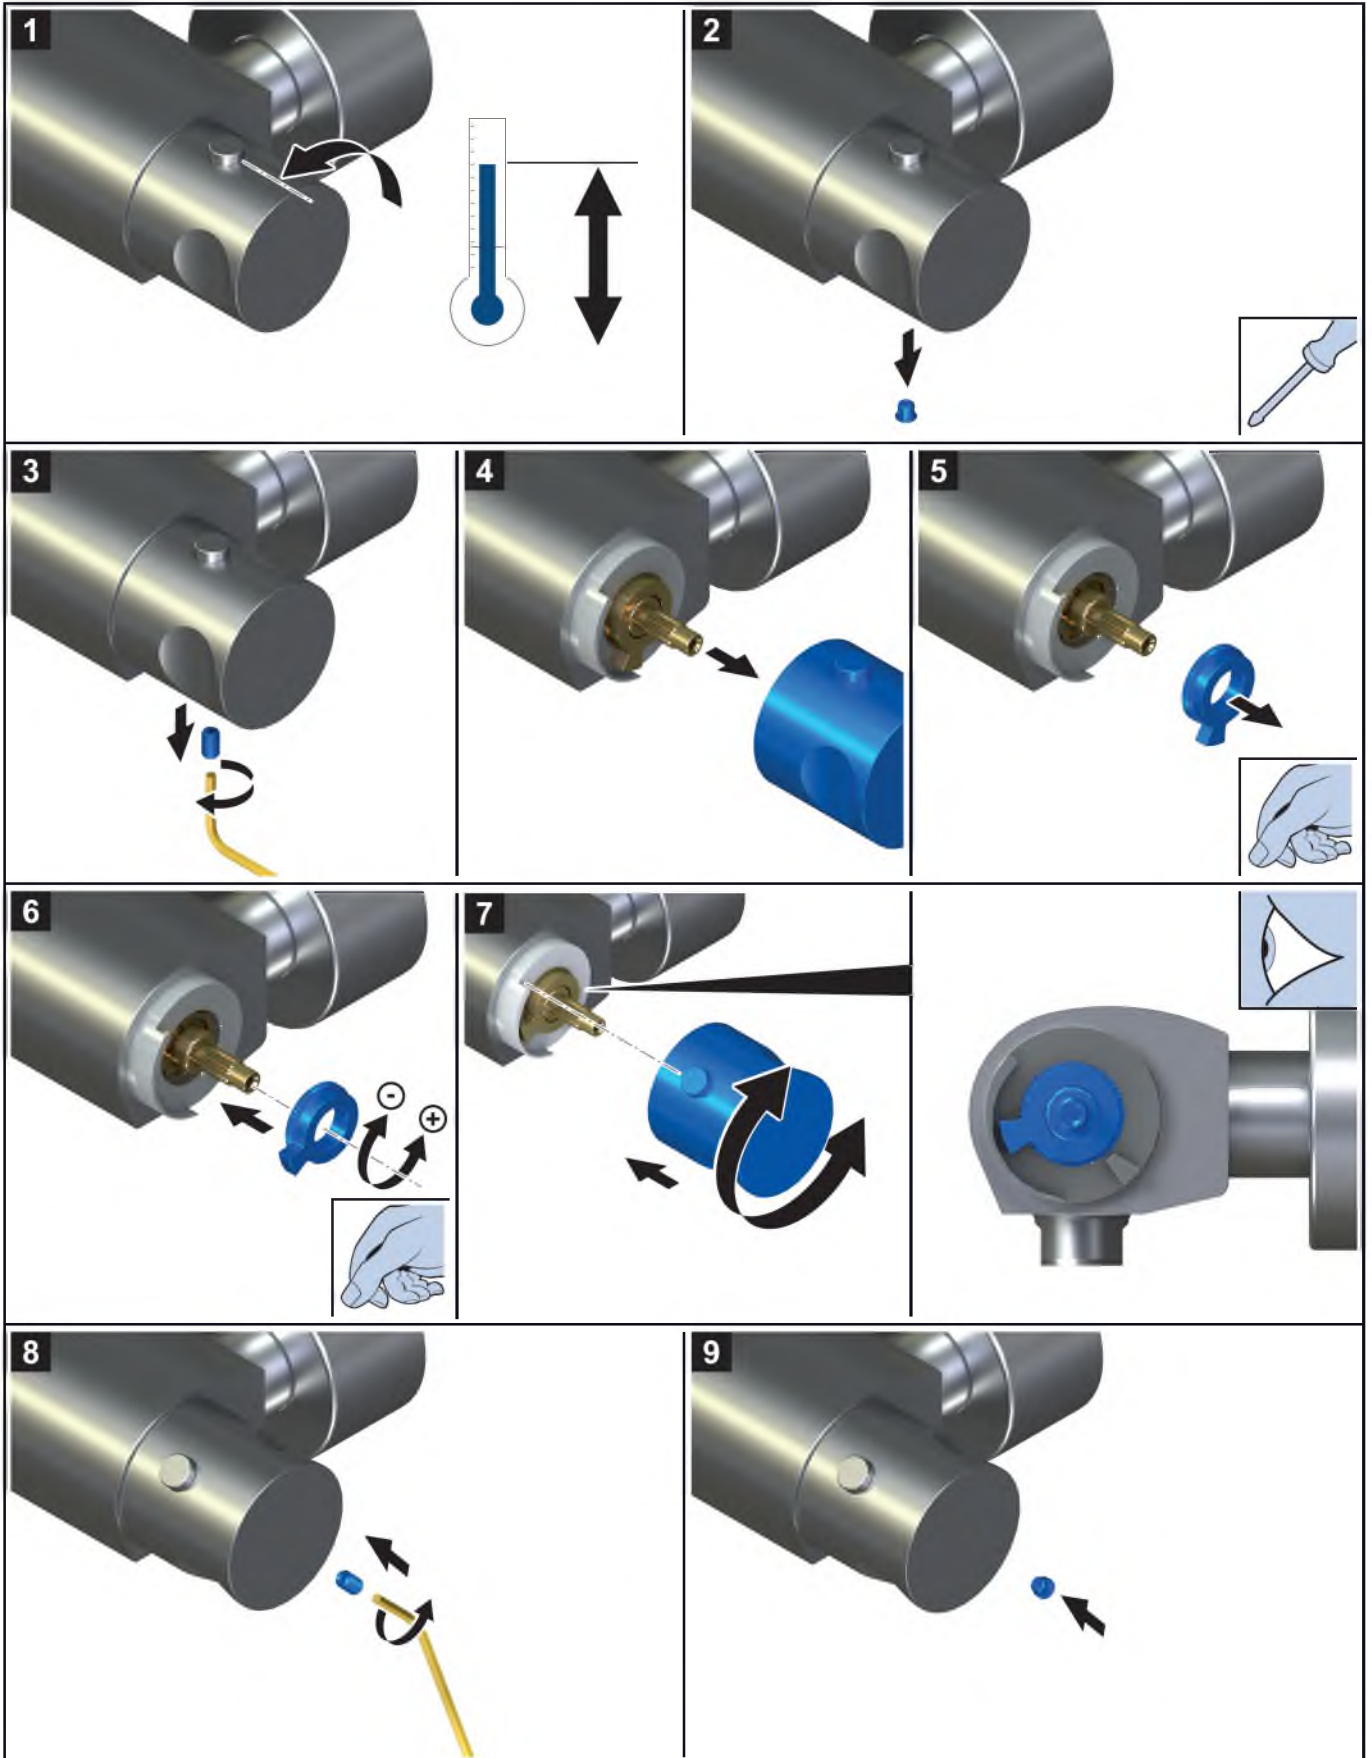

4a

	mm	inch
A	150	5 ²⁹ / ₃₂

4b

	mm	inch
A	150	5 ²⁹ / ₃₂

VILLEROY & BOCH

GERMANY

*Villeroy & Boch AG
Bathroom and Wellness Division
Headquarters
66693 Mettlach
Germany*

Tel: +49 (0) 68 64 / 81 0