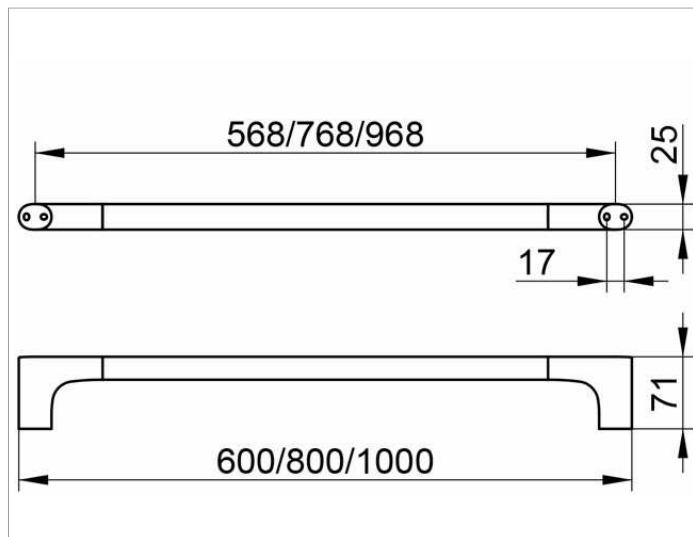

Edition 400

11501010800 Полотенцедержатель

ИЗДЕЛИЕ

ЧЕРТЕЖ

поверхность

хром

Габариты

800 mm

спецификации

KEUCO Edition 400 towel rail , 11501010800
chrome-plated towel rail,
sculptural design,
antistatic, easy to clean,
axial dimension 30-5/16", total width of 31-1/2",
depth 2-13/16",
the towel rail is fitted concealed,
delivery includes anti-corrosion fixings