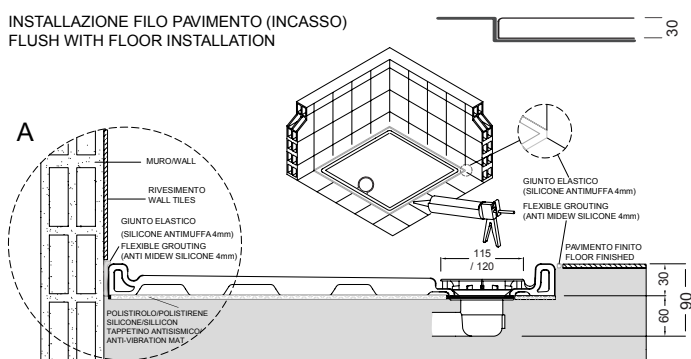

Shower drain with removable siphon, drainage 90 mm, h 60 mm, with round **ULTRA FLAT** cover and **HATRIA** logo (for LIF H3 shower trays)

hatria

Y3AC01 (BI-White)

Y3AC77 (CR-Chrome)

Piletta ispezionabile **GEBERIT** h 60 mm da 90 mm, coperchio tondo cromato (per piatti doccia LIF H3)

GEBERIT Shower drain with removable siphon, drainage 90 mm, h 60 mm round cover (for LIF H3 shower trays)

GEBERIT

Installed

ULTRA SOTTILE, SPESSORE 30
MM ULTRA FLAT, 30 MM THICK
GANZ FLACH, NUR 3 CM HOCH

Sequenza installazione Sequence of installation

INSTALLAZIONE SOPRA AL PAVIMENTO (IN APPOGGIO)
SURFACE-MOUNTED INSTALLATION

INSTALLAZIONE FILO PAVIMENTO (INCASSO)
FLUSH WITH FLOOR INSTALLATION

Particolare A
Detail A