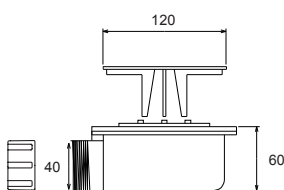

LIF H3 showertrays CERAMIC

01 BIANCO
WHITE

LATO NON SMALTATO
UNGLAZED SIZE
SEITE OHNE EMAILLE

Y2AA01 (BI-White)

Y2AA77 (CR-Chrome)

Piletta ispezionabile h 60 mm da 90 mm, coperchio tondo cromato **ULTRA PIATTO** con logo **HATRIA** (per piatti doccia LIF H3)

Shower drain with removable siphon, drainage 90 mm, h 60 mm, with round **ULTRA FLAT** cover and **HATRIA** logo (for LIF H3 shower trays)

hatria

Y3AC01 (BI-White)

Y3AC77 (CR-Chrome)

Piletta ispezionabile **GEBERIT** h 60 mm da 90 mm, coperchio tondo cromato (per piatti doccia LIF H3)

GEBERIT Shower drain with removable siphon, drainage 90 mm, h 60 mm round cover (for LIF H3 shower trays)

GEBERIT

Installed

ULTRA SOTTILE, SPESSORE 30
MM ULTRA FLAT, 30 MM THICK
GANZ FLACH, NUR 3 CM HOCH