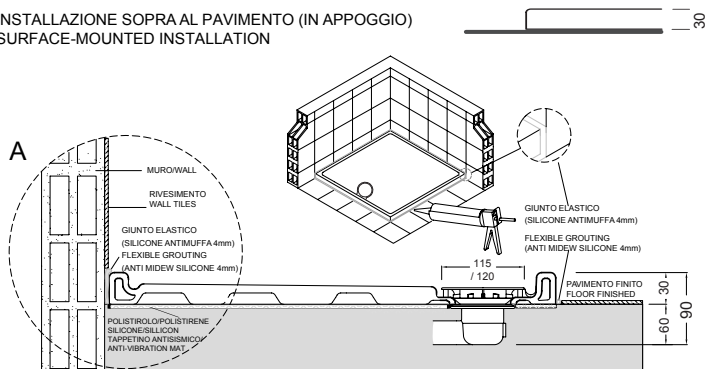

Shower drain with removable siphon, drainage 90 mm, h 60 mm, with round **ULTRA FLAT** cover and **HATRIA** logo (for LIF H3 shower trays)

hatria

Y3AC01 (BI-White)

Y3AC77 (CR-Chrome)

Piletta ispezionabile **GEBERIT** h 60 mm da 90 mm, coperchio tondo cromato (per piatti doccia LIF H3)

GEBERIT Shower drain with removable siphon, drainage 90 mm, h 60 mm round cover (for LIF H3 shower trays)

GEBERIT

Installed

ULTRA SOTTILE, SPESSORE 30
MM ULTRA FLAT, 30 MM THICK
GANZ FLACH, NUR 3 CM HOCH

Sequenza installazione Sequence of installation

INSTALLAZIONE SOPRA AL PAVIMENTO (IN APPOGGIO)
SURFACE-MOUNTED INSTALLATION

INSTALLAZIONE FILO PAVIMENTO (INCASSO)
FLUSH WITH FLOOR INSTALLATION

Particolare A
Detail A