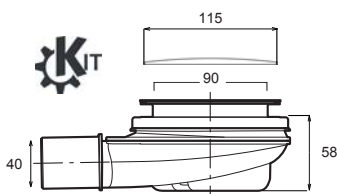

LIF H3 showertrays CERAMIC

01 BIANCO
WHITE

LATO NON SMALTATO
UNGLAZED SIZE
SEITE OHNE EMAILLE

Y2AA01 (BI-White)

Y2AA77 (CR-Chrome)

Piletta ispezionabile h 60 mm da 90 mm, coperchio tondo cromato **ULTRA PIATTO** con logo **HATRIA** (per piatti doccia LIF H3)

Shower drain with removable siphon, drainage 90 mm, h 60 mm, with round **ULTRA FLAT** cover and **HATRIA** logo (for LIF H3 shower trays)

hatria

Y3AC01 (BI-White)

Y3AC77 (CR-Chrome)

Piletta ispezionabile **GEBERIT** h 60 mm da 90 mm, coperchio tondo cromato (per piatti doccia LIF H3)

GEBERIT Shower drain with removable siphon, drainage 90 mm, h 60 mm round cover (for LIF H3 shower trays)

GEBERIT

Installed

ULTRA SOTTILE, SPESSORE 30
MM ULTRA FLAT, 30 MM THICK
GANZ FLACH, NUR 3 CM HOCH