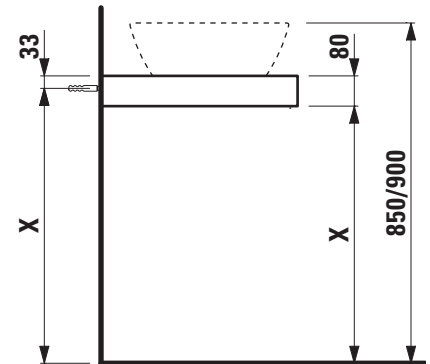

TECHNICAL DRAWINGS / S 1 : 20

A / mm	B / mm	Ceramic
447	594	Kartell by Laufen s1333.2
577	668	Palomba s1680.1
447	688	Kartell by Laufen s1233.2 (with tap bank left)
447	744	Kartell by Laufen s1033.8
577	790	Val s1228.2 (semi-wet-area right)
577	801	Val s1628.8
577	805	Palomba s1680.2
577	819	Kartell by Laufen s1033.4
577	844	Palomba s1680.3
577	845	Val s1228.1

A / mm	B / mm	Ceramic
577	968	Kartell by Laufen s1033.5
447	893,5	Living City s1743.7, s1843.8
		Living Square s1643.4
577	1000	Laufen Pro S s1696.4, s1696.5, s1696.6, s1696.7
		Val s1228.2 (semi-wet-area left)
447	1042	Kartell by Laufen s1033.9
447	1098	Kartell by Laufen s1233.2 (with tap bank right)
577	893,5	all other from matrix for washtops Case

X = The exact height must be set during installation.