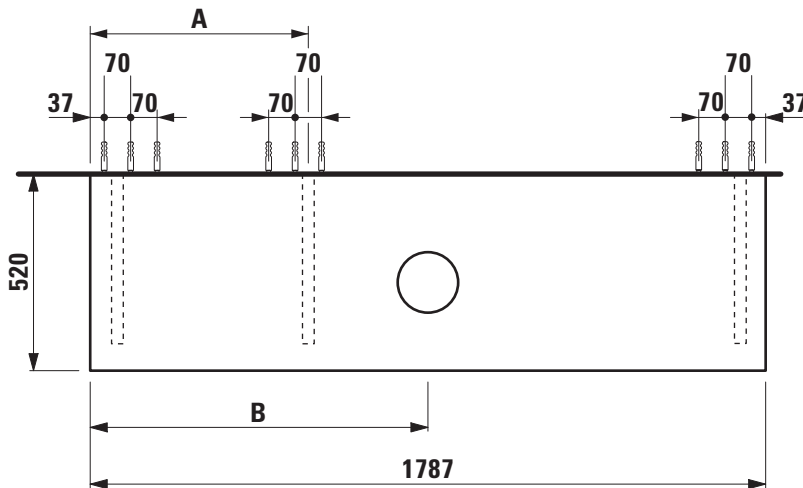

TECHNICAL DRAWINGS / S 1 : 20

A / mm	B / mm	Ceramic
447	594	Kartell by Laufen s1333.2
577	668	Palomba s1680.1
447	688	Kartell by Laufen s1233.2 (with tap bank left)
447	744	Kartell by Laufen s1033.8
577	790	Val s1228.2 (semi-wet-area right)
577	801	Val s1628.8
577	805	Palomba s1680.2
577	819	Kartell by Laufen s1033.4
577	844	Palomba s1680.3
577	845	Val s1228.1

A / mm	B / mm	Ceramic
577	968	Kartell by Laufen s1033.5
447	893,5	Living City s1743.7, s1843.8
		Living Square s1643.4
577	1000	Laufen Pro S s1696.4, s1696.5, s1696.6, s1696.7
		Val s1228.2 (semi-wet-area left)
447	1042	Kartell by Laufen s1033.9
447	1098	Kartell by Laufen s1233.2 (with tap bank right)
577	893,5	all other from matrix for washtops Case

X = The exact height must be set during installation.