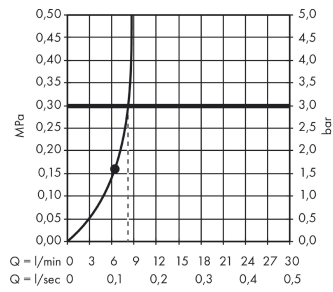

Raindance E

Overhead shower 360 1jet EcoSmart 9 l/min with ceiling connector

Surfaces: **Chrome** Article Number: **26604000**

Description

product features

- consists of: overhead shower, ceiling connector
- spray type: RainAir
- shower head size: 360 x 190 mm
- ball-joint: overhead shower angle adjustable
- maximum flow rate at 3 bar: 9 l/min
- flow rate RainAir spray (at 3 bar): 9 l/min
- material spray disc: metal
- spray disc removable for cleaning
- brass ceiling connector
- ceiling connection length: 100 mm
- installation: ceiling
- connection thread G ½
- connection dimension: DN15

Technology

Product image

Scale drawing

Raindance E
Overhead shower 360 1jet EcoSmart 9 l/min with ceiling connector
 Surfaces: **Chrome** Article Number: **26604000**

Flowchart

The consumption was measured in combination with the appropriate fittings (thermostat/mixer/in-wall valve) to reflect actual application in practice.