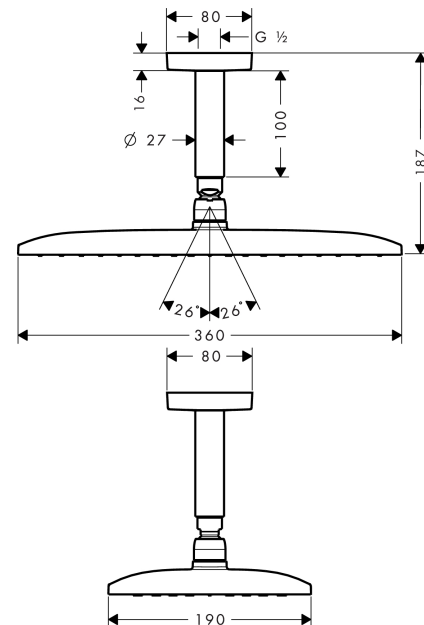

Raindance E

Overhead shower 360 1jet EcoSmart 9 l/min with ceiling connector

Surfaces: **Chrome** Article Number: **26604000**

Description

product features

- consists of: overhead shower, ceiling connector
- spray type: RainAir
- shower head size: 360 x 190 mm
- ball-joint: overhead shower angle adjustable
- maximum flow rate at 3 bar: 9 l/min
- flow rate RainAir spray (at 3 bar): 9 l/min
- material spray disc: metal
- spray disc removable for cleaning
- brass ceiling connector
- ceiling connection length: 100 mm
- installation: ceiling
- connection thread G ½
- connection dimension: DN15

Technology

Product image

Scale drawing

Raindance E
Overhead shower 360 1jet EcoSmart 9 l/min with ceiling connector
 Surfaces: **Chrome** Article Number: **26604000**

Flowchart

The consumption was measured in combination with the appropriate fittings (thermostat/mixer/in-wall valve) to reflect actual application in practice.