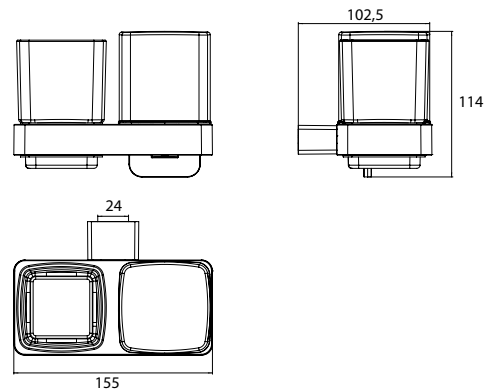

## Glass holder / soap dispenser chrome

Art.No.0531 001 01

satin crystal / with satin crystal cup, Capacity: approx. 155 ml