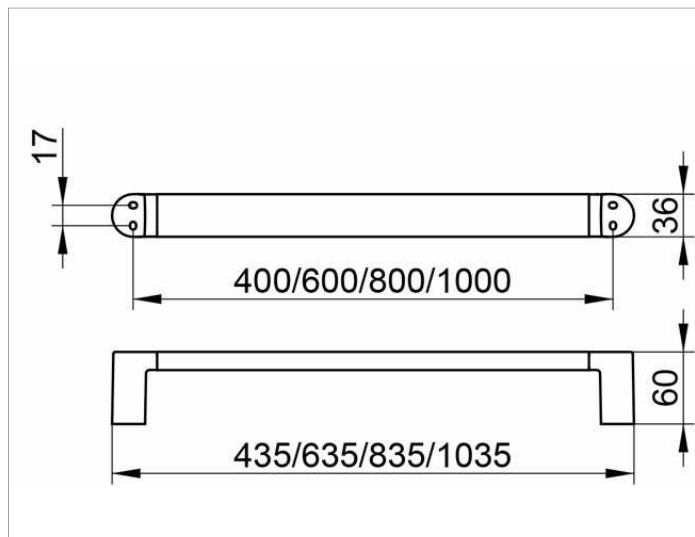

Elegance

11601011000 Полотенцедержатель

ИЗДЕЛИЕ

ЧЕРТЕЖ

поверхность

хром

Габариты

1000 mm

спецификации

KEUCO ELEGANCE Towel rail 11601011000

Chrome-plated Towel rail

Elegant, oval profile,

slightly shaped surfaces in a timeless design,

solid wall mounting in zinc cast,

easy to clean

Axle measurement 39-3/8",

Total width of 40-3/4",

Projection 2-3/8"

incl. corrosion-free mounting material