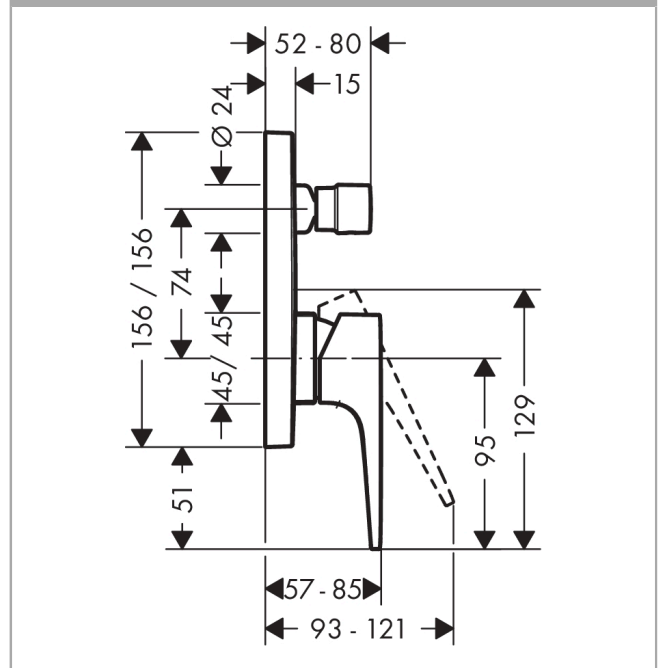

## Metropol

Single lever bath mixer for concealed installation with lever handle and integrated security combination according to EN1717

Surfaces: **Chrome** Article Number: **32546000**

### Description

#### product features

- connection type: basic set
- ceramic cartridge
- min. operating pressure: 1 bar
- max. operating pressure: 10 bar
- temperature limitation adjustable
- with automatic resetting
- non-return valve
- with silencer

### Scale drawing