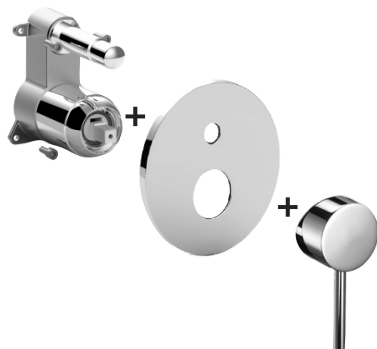

COLLECTION

light

PRODUCT IMAGE

TECHNICAL DRAWING

DESCRIPTION

External set for concealed shower mixer (2 outlets) complete with:

- mixer body
- ABS wall plate Ø173 mm and lever

ART.

LIG BOX015 . .
with push diverter

ZPRO BOX015 . .
Extension with diverter for art. BOX015

- H30mm

FINISHES

LIG
CR - cromo

ZPRO
CR - cromo

DOCUMENTATION

FLOW DIAGRAM
1