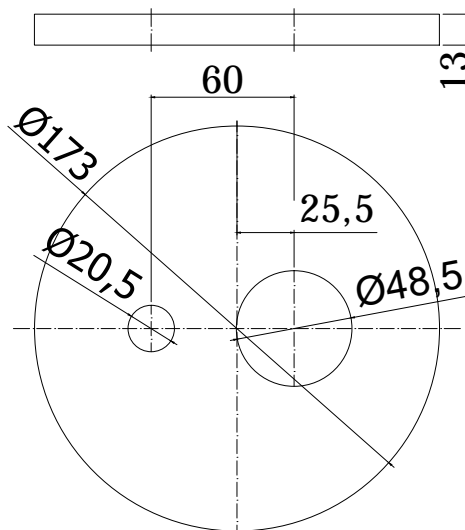

COLLECTION

light

PRODUCT IMAGE

TECHNICAL DRAWING

DESCRIPTION

External set for concealed shower mixer (2 outlets) complete with:

- mixer body
- ABS wall plate Ø173 mm and lever

ART.

LIG BOX015 . .
with push diverter

ZPRO BOX015 . .
Extension with diverter for art. BOX015

- H30mm

FINISHES

LIG
CR - cromo

ZPRO
CR - cromo

DOCUMENTATION

FLOW DIAGRAM
1