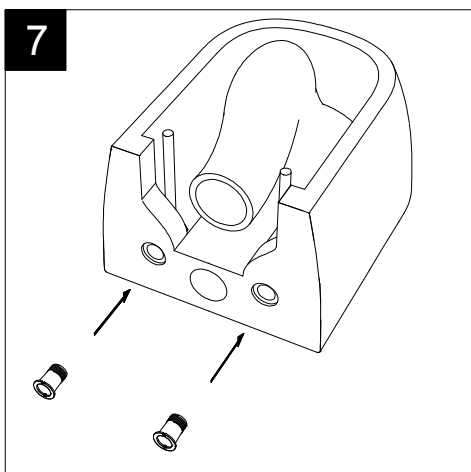

FRONT

LEFT

GSG
CERAMIC DESIGN

Vaso sospeso Glass
Glass wc wall-hung

TOP

REAR

SECTION

Designation Vaso sospeso Glass Glass wc wall-hung	GSG CERAMIC DESIGN
Scale 1:10	This drawing including the respectedata may neither be duplicated nor modified nor altered without the consent of GSG Ceramic Design. The use of the data/technical drawings take place at users own risk and under exclusion of any liability of GSG Ceramic Design. The dimensions are not binding; products are subject to changes. Measurement shown may be subjected to small variations or are indicative.
cod. GLWCSO	

Guida all'installazione dei vasi sospesi con kit di fissaggio dal basso (cod. ACS40)

Serie: LIKE - BRIO - TOUCH - OZ - BOX - GLASS - TIME - FLUT - SPEED

Installation guide for wall-hung wc's with bottom fixing kit (cod. ACS40)

Series: LIKE - BRIO - TOUCH - OZ - BOX - GLASS - TIME - FLUT - SPEED

①

Guida all'istallazione dei vasi sospesi con kit di fissaggio dal basso (cod. ACS40)

Serie: LIKE - BRIO - TOUCH - OZ - BOX - GLASS - TIME - FLUT - SPEED