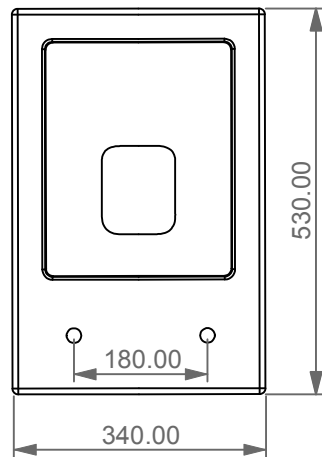

FRONT

LEFT

GSG
CERAMIC DESIGN

Vaso sospeso Glass
Glass wc wall-hung

TOP

REAR

SECTION

Designation Vaso sospeso Glass Glass wc wall-hung	GSG CERAMIC DESIGN
Scale 1:10	This drawing including the respectedata may neither be duplicated nor modified nor altered without the consent of GSG Ceramic Design. The use of the data/technical drawings take place at users own risk and under exclusion of any liability of GSG Ceramic Design. The dimensions are not binding; products are subject to changes. Measurement shown may be subjected to small variations or are indicative.
cod. GLWCSO	

Guida all'installazione dei vasi sospesi con kit di fissaggio dal basso (cod. ACS40)

Serie: LIKE - BRIO - TOUCH - OZ - BOX - GLASS - TIME - FLUT - SPEED

Installation guide for wall-hung wc's with bottom fixing kit (cod. ACS40)