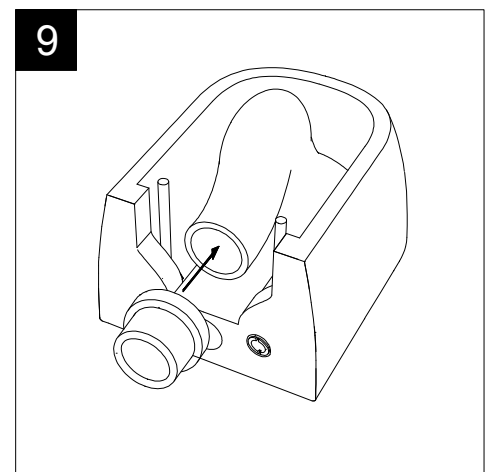

FRONT

LEFT

GSG
CERAMIC DESIGN

Vaso sospeso Glass
Glass wc wall-hung

TOP

REAR

SECTION

Designation Vaso sospeso Glass Glass wc wall-hung	GSG CERAMIC DESIGN
Scale 1:10	This drawing including the respectedata may neither be duplicated nor modified nor altered without the consent of GSG Ceramic Design. The use of the data/technical drawings take place at users own risk and under exclusion of any liability of GSG Ceramic Design. The dimensions are not binding; products are subject to changes. Measurement shown may be subjected to small variations or are indicative.
cod. GLWCSO	

Guida all'installazione dei vasi sospesi con kit di fissaggio dal basso (cod. ACS40)

Serie: LIKE - BRIO - TOUCH - OZ - BOX - GLASS - TIME - FLUT - SPEED

Installation guide for wall-hung wc's with bottom fixing kit (cod. ACS40)

Series: LIKE - BRIO - TOUCH - OZ - BOX - GLASS - TIME - FLUT - SPEED

①

Guida all'istallazione dei vasi sospesi con kit di fissaggio dal basso (cod. ACS40)

Serie: LIKE - BRIO - TOUCH - OZ - BOX - GLASS - TIME - FLUT - SPEED