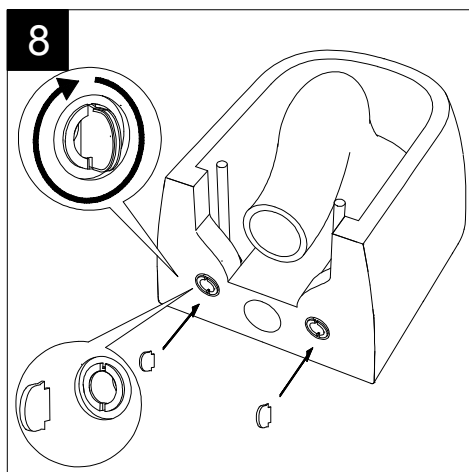

FRONT

LEFT

GSG
CERAMIC DESIGN

Vaso sospeso Glass
Glass wc wall-hung

TOP

REAR

SECTION

Designation Vaso sospeso Glass Glass wc wall-hung	GSG CERAMIC DESIGN
Scale 1:10	This drawing including the respectedata may neither be duplicated nor modified nor altered without the consent of GSG Ceramic Design. The use of the data/technical drawings take place at users own risk and under exclusion of any liability of GSG Ceramic Design. The dimensions are not binding; products are subject to changes. Measurement shown may be subjected to small variations or are indicative.
cod. GLWCSO	

Guida all'installazione dei vasi sospesi con kit di fissaggio dal basso (cod. ACS40)

Serie: LIKE - BRIO - TOUCH - OZ - BOX - GLASS - TIME - FLUT - SPEED

Installation guide for wall-hung wc's with bottom fixing kit (cod. ACS40)

Series: LIKE - BRIO - TOUCH - OZ - BOX - GLASS - TIME - FLUT - SPEED

①

Guida all'istallazione dei vasi sospesi con kit di fissaggio dal basso (cod. ACS40)

Serie: LIKE - BRIO - TOUCH - OZ - BOX - GLASS - TIME - FLUT - SPEED