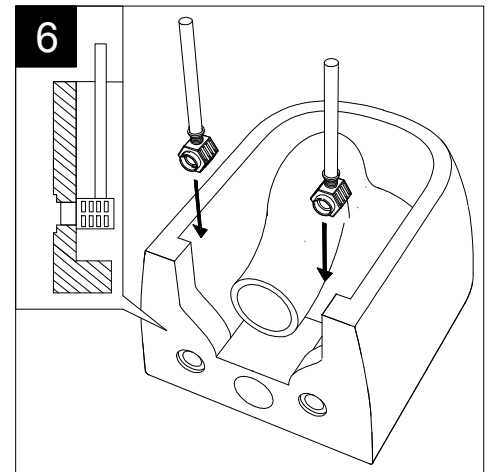

FRONT

LEFT

GSG
CERAMIC DESIGN

Vaso sospeso Glass
Glass wc wall-hung

TOP

REAR

SECTION

Designation Vaso sospeso Glass Glass wc wall-hung	GSG CERAMIC DESIGN
Scale 1:10	This drawing including the respectedata may neither be duplicated nor modified nor altered without the consent of GSG Ceramic Design. The use of the data/technical drawings take place at users own risk and under exclusion of any liability of GSG Ceramic Design. The dimensions are not binding; products are subject to changes. Measurement shown may be subjected to small variations or are indicative.
cod. GLWCSO	

Guida all'installazione dei vasi sospesi con kit di fissaggio dal basso (cod. ACS40)

Serie: LIKE - BRIO - TOUCH - OZ - BOX - GLASS - TIME - FLUT - SPEED

Installation guide for wall-hung wc's with bottom fixing kit (cod. ACS40)

Series: LIKE - BRIO - TOUCH - OZ - BOX - GLASS - TIME - FLUT - SPEED

①

Guida all'istallazione dei vasi sospesi con kit di fissaggio dal basso (cod. ACS40)

Serie: LIKE - BRIO - TOUCH - OZ - BOX - GLASS - TIME - FLUT - SPEED