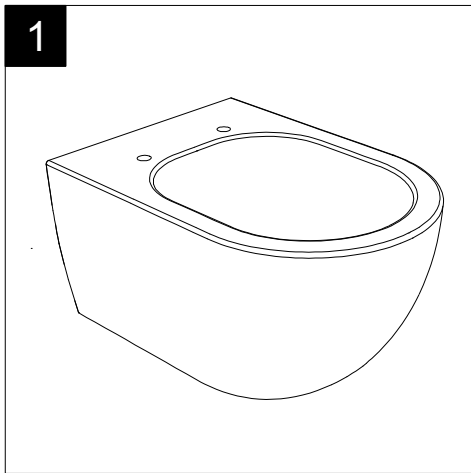

FRONT

LEFT

GSG
CERAMIC DESIGN

Vaso sospeso Glass
Glass wc wall-hung

TOP

REAR

SECTION

Designation Vaso sospeso Glass Glass wc wall-hung	GSG CERAMIC DESIGN
Scale 1:10	This drawing including the respectedata may neither be duplicated nor modified nor altered without the consent of GSG Ceramic Design. The use of the data/technical drawings take place at users own risk and under exclusion of any liability of GSG Ceramic Design. The dimensions are not binding; products are subject to changes. Measurement shown may be subjected to small variations or are indicative.
cod. GLWCSO	

Guida all'installazione dei vasi sospesi con kit di fissaggio dal basso (cod. ACS40)

Serie: LIKE - BRIO - TOUCH - OZ - BOX - GLASS - TIME - FLUT - SPEED

Installation guide for wall-hung wc's with bottom fixing kit (cod. ACS40)

Series: LIKE - BRIO - TOUCH - OZ - BOX - GLASS - TIME - FLUT - SPEED

①

Guida all'istallazione dei vasi sospesi con kit di fissaggio dal basso (cod. ACS40)

Serie: LIKE - BRIO - TOUCH - OZ - BOX - GLASS - TIME - FLUT - SPEED