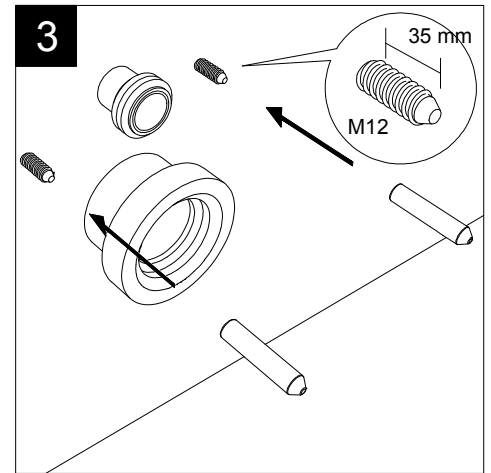

FRONT

LEFT

GSG
CERAMIC DESIGN

Vaso sospeso Glass
Glass wc wall-hung

TOP

REAR

SECTION

Designation Vaso sospeso Glass Glass wc wall-hung	GSG CERAMIC DESIGN
Scale 1:10	This drawing including the respectedata may neither be duplicated nor modified nor altered without the consent of GSG Ceramic Design. The use of the data/technical drawings take place at users own risk and under exclusion of any liability of GSG Ceramic Design. The dimensions are not binding; products are subject to changes. Measurement shown may be subjected to small variations or are indicative.
cod. GLWCSO	

Guida all'installazione dei vasi sospesi con kit di fissaggio dal basso (cod. ACS40)

Serie: LIKE - BRIO - TOUCH - OZ - BOX - GLASS - TIME - FLUT - SPEED

Installation guide for wall-hung wc's with bottom fixing kit (cod. ACS40)

Series: LIKE - BRIO - TOUCH - OZ - BOX - GLASS - TIME - FLUT - SPEED

①

Guida all'istallazione dei vasi sospesi con kit di fissaggio dal basso (cod. ACS40)

Serie: LIKE - BRIO - TOUCH - OZ - BOX - GLASS - TIME - FLUT - SPEED

Installation guide for wall-hung wc's with bottom fixing kit (cod. ACS40)

Series: LIKE - BRIO - TOUCH - OZ - BOX - GLASS - TIME - FLUT - SPEED

②