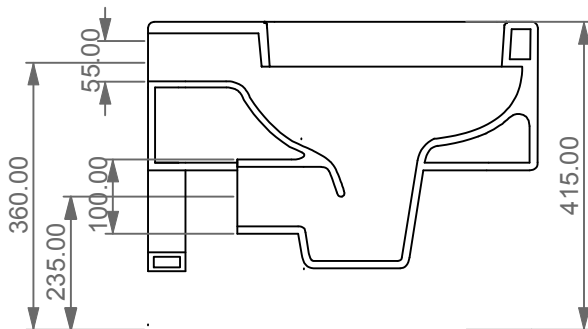

FRONT

LEFT

GSG
CERAMIC DESIGN

Vaso sospeso Glass
Glass wc wall-hung

TOP

REAR

SECTION

Designation Vaso sospeso Glass Glass wc wall-hung	GSG CERAMIC DESIGN
Scale 1:10	This drawing including the respectedata may neither be duplicated nor modified nor altered without the consent of GSG Ceramic Design. The use of the data/technical drawings take place at users own risk and under exclusion of any liability of GSG Ceramic Design. The dimensions are not binding; products are subject to changes. Measurement shown may be subjected to small variations or are indicative.
cod. GLWCSO	

Guida all'installazione dei vasi sospesi con kit di fissaggio dal basso (cod. ACS40)

Serie: LIKE - BRIO - TOUCH - OZ - BOX - GLASS - TIME - FLUT - SPEED

Installation guide for wall-hung wc's with bottom fixing kit (cod. ACS40)

Series: LIKE - BRIO - TOUCH - OZ - BOX - GLASS - TIME - FLUT - SPEED

①

Guida all'istallazione dei vasi sospesi con kit di fissaggio dal basso (cod. ACS40)

Serie: LIKE - BRIO - TOUCH - OZ - BOX - GLASS - TIME - FLUT - SPEED

Installation guide for wall-hung wc's with bottom fixing kit (cod. ACS40)

Series: LIKE - BRIO - TOUCH - OZ - BOX - GLASS - TIME - FLUT - SPEED

②