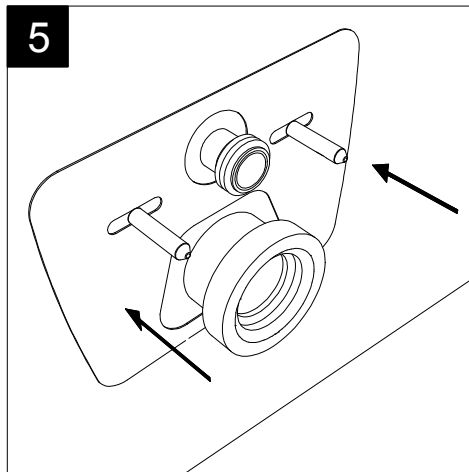

FRONT

LEFT

GSG
CERAMIC DESIGN

Vaso sospeso Glass
Glass wc wall-hung

TOP

REAR

SECTION

Designation Vaso sospeso Glass Glass wc wall-hung	GSG CERAMIC DESIGN
Scale 1:10	This drawing including the respectedata may neither be duplicated nor modified nor altered without the consent of GSG Ceramic Design. The use of the data/technical drawings take place at users own risk and under exclusion of any liability of GSG Ceramic Design. The dimensions are not binding; products are subject to changes. Measurement shown may be subjected to small variations or are indicative.
cod. GLWCSO	

Guida all'installazione dei vasi sospesi con kit di fissaggio dal basso (cod. ACS40)

Serie: LIKE - BRIO - TOUCH - OZ - BOX - GLASS - TIME - FLUT - SPEED

Installation guide for wall-hung wc's with bottom fixing kit (cod. ACS40)

Series: LIKE - BRIO - TOUCH - OZ - BOX - GLASS - TIME - FLUT - SPEED

①

Guida all'istallazione dei vasi sospesi con kit di fissaggio dal basso (cod. ACS40)

Serie: LIKE - BRIO - TOUCH - OZ - BOX - GLASS - TIME - FLUT - SPEED