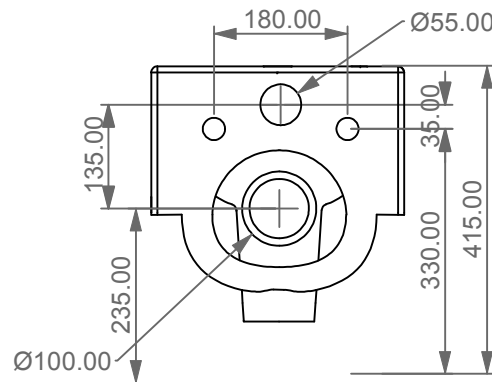

FRONT

LEFT

GSG
CERAMIC DESIGN

Vaso sospeso Glass
Glass wc wall-hung

TOP

REAR

SECTION

Designation Vaso sospeso Glass Glass wc wall-hung	GSG CERAMIC DESIGN
Scale 1:10	This drawing including the respectedata may neither be duplicated nor modified nor altered without the consent of GSG Ceramic Design. The use of the data/technical drawings take place at users own risk and under exclusion of any liability of GSG Ceramic Design. The dimensions are not binding; products are subject to changes. Measurement shown may be subjected to small variations or are indicative.
cod. GLWCSO	

Guida all'installazione dei vasi sospesi con kit di fissaggio dal basso (cod. ACS40)

Serie: LIKE - BRIO - TOUCH - OZ - BOX - GLASS - TIME - FLUT - SPEED

Installation guide for wall-hung wc's with bottom fixing kit (cod. ACS40)

Series: LIKE - BRIO - TOUCH - OZ - BOX - GLASS - TIME - FLUT - SPEED

①

Guida all'istallazione dei vasi sospesi con kit di fissaggio dal basso (cod. ACS40)

Serie: LIKE - BRIO - TOUCH - OZ - BOX - GLASS - TIME - FLUT - SPEED