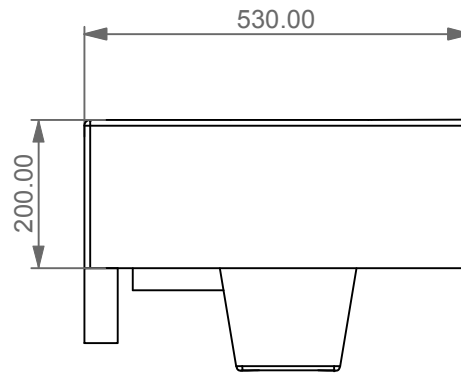

FRONT

LEFT

GSG
CERAMIC DESIGN

Vaso sospeso Glass
Glass wc wall-hung

TOP

REAR

SECTION

Designation Vaso sospeso Glass Glass wc wall-hung	GSG CERAMIC DESIGN
Scale 1:10	This drawing including the respectedata may neither be duplicated nor modified nor altered without the consent of GSG Ceramic Design. The use of the data/technical drawings take place at users own risk and under exclusion of any liability of GSG Ceramic Design. The dimensions are not binding; products are subject to changes. Measurement shown may be subjected to small variations or are indicative.
cod. GLWCSO	

Guida all'installazione dei vasi sospesi con kit di fissaggio dal basso (cod. ACS40)

Serie: LIKE - BRIO - TOUCH - OZ - BOX - GLASS - TIME - FLUT - SPEED

Installation guide for wall-hung wc's with bottom fixing kit (cod. ACS40)

Series: LIKE - BRIO - TOUCH - OZ - BOX - GLASS - TIME - FLUT - SPEED

①

Guida all'istallazione dei vasi sospesi con kit di fissaggio dal basso (cod. ACS40)

Serie: LIKE - BRIO - TOUCH - OZ - BOX - GLASS - TIME - FLUT - SPEED