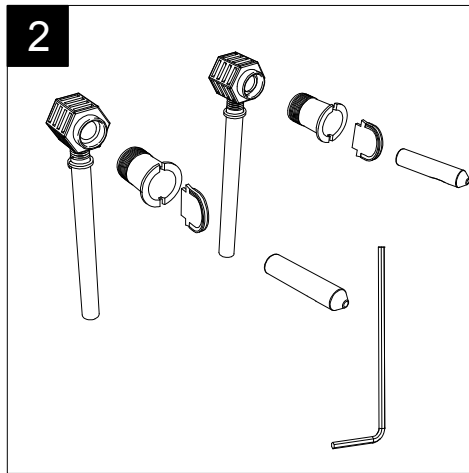

FRONT

LEFT

GSG
CERAMIC DESIGN

Vaso sospeso Glass
Glass wc wall-hung

TOP

REAR

SECTION

Designation Vaso sospeso Glass Glass wc wall-hung	GSG CERAMIC DESIGN
Scale 1:10	This drawing including the respectedata may neither be duplicated nor modified nor altered without the consent of GSG Ceramic Design. The use of the data/technical drawings take place at users own risk and under exclusion of any liability of GSG Ceramic Design. The dimensions are not binding; products are subject to changes. Measurement shown may be subjected to small variations or are indicative.
cod. GLWCSO	

Guida all'installazione dei vasi sospesi con kit di fissaggio dal basso (cod. ACS40)

Serie: LIKE - BRIO - TOUCH - OZ - BOX - GLASS - TIME - FLUT - SPEED

Installation guide for wall-hung wc's with bottom fixing kit (cod. ACS40)

Series: LIKE - BRIO - TOUCH - OZ - BOX - GLASS - TIME - FLUT - SPEED

①

Guida all'istallazione dei vasi sospesi con kit di fissaggio dal basso (cod. ACS40)

Serie: LIKE - BRIO - TOUCH - OZ - BOX - GLASS - TIME - FLUT - SPEED

Installation guide for wall-hung wc's with bottom fixing kit (cod. ACS40)

Series: LIKE - BRIO - TOUCH - OZ - BOX - GLASS - TIME - FLUT - SPEED

②