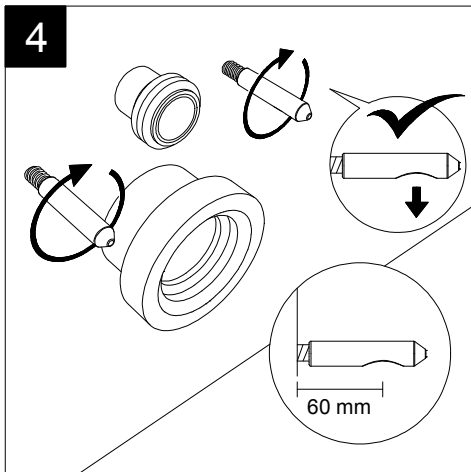

FRONT

LEFT

GSG
CERAMIC DESIGN

Vaso sospeso Glass
Glass wc wall-hung

TOP

REAR

SECTION

Designation Vaso sospeso Glass Glass wc wall-hung	GSG CERAMIC DESIGN
Scale 1:10	This drawing including the respectedata may neither be duplicated nor modified nor altered without the consent of GSG Ceramic Design. The use of the data/technical drawings take place at users own risk and under exclusion of any liability of GSG Ceramic Design. The dimensions are not binding; products are subject to changes. Measurement shown may be subjected to small variations or are indicative.
cod. GLWCSO	

Guida all'installazione dei vasi sospesi con kit di fissaggio dal basso (cod. ACS40)

Serie: LIKE - BRIO - TOUCH - OZ - BOX - GLASS - TIME - FLUT - SPEED

Installation guide for wall-hung wc's with bottom fixing kit (cod. ACS40)

Series: LIKE - BRIO - TOUCH - OZ - BOX - GLASS - TIME - FLUT - SPEED

①

Guida all'istallazione dei vasi sospesi con kit di fissaggio dal basso (cod. ACS40)

Serie: LIKE - BRIO - TOUCH - OZ - BOX - GLASS - TIME - FLUT - SPEED

Installation guide for wall-hung wc's with bottom fixing kit (cod. ACS40)

Series: LIKE - BRIO - TOUCH - OZ - BOX - GLASS - TIME - FLUT - SPEED

②