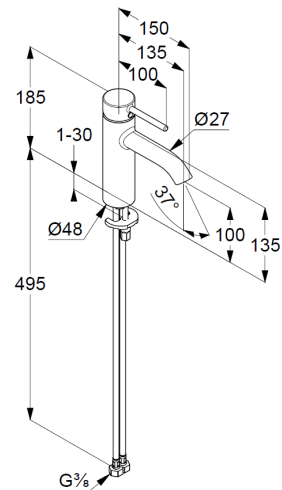

## Technical Data

KLUDI BOZZ  
single lever basin mixer 100  
DN 15

Ref:  
382823976

Finishes:  
39 black matt finished

Product description  
Manufacturer KLUDI GmbH & Co. KG  
Typ: KLUDI BOZZ  
single lever basin mixer 100  
Ref.: 382823976  
basin mixer DN 15  
single lever mixer  
single hole mounted  
solid lever, metal  
Aerator M18,5  
ceramic cartridge with hotwater safety device  
flow rate at 3 bar = 5 l/ min.  
flexible hoses G 3/8 DVGW approved  
rapid installation set  
without pop up waste

Product picture

Dimensional drawing

Flow rate diagram