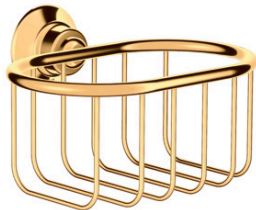

**AXOR Montreux**  
**Corner basket 160/101**

Surfaces: **Polished Gold Optic**    Article Number: **42065990**

**product features**

- material: metal
- wall-mounted

**Product image**

**Scale drawing**