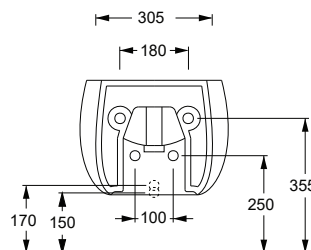

Accessori / Accesories

COD.

Piletta in ceramica scarico libero
Ceramic free flow drain

PIL006

Piletta Up&Down
Up&Down drain

PIL008

Protezione fonoassorbente
Sound absorbing protection

MPRSO

Fissaggio per vaso/bidet sospeso
Fixing screws for WC/bidet wall hung

COD.

FIX10

Staffe di fissaggio per vaso/bidet sospeso
Fixing brackets for wall hung WC/bidet

FIX04

TECNICAL SHEET n°: 23	DESIGNER: MASSIMILIANO BRACONI	CODE: 33130101	Alice Ceramica srl Via Sassacci, 17 - 01033 Civita Castellana (VT), Italy Tel [+39] 0761.598.328 [+39] 0761.513.252 Fax [+39]0761.540.352 www.aliceceramica.com - info@aliceceramica.it		
SHEET FORMAT: A4	ISO	REVISION: 00	SCALE: 1:20	DATE: 02/12/2022	
REGULATION: EN 14528 / EN 36 / Dop- 14528*	Pg: 1				
All the measurements respect the tollerances provided by the Alice Ceramica srl.					

* Regulations here shown are exclusively referred to ceramic items