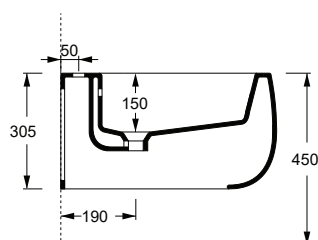

Accessori / Accesories

COD.

Piletta in ceramica scarico libero
Ceramic free flow drain

PIL006

Piletta Up&Down
Up&Down drain

PIL008

Protezione fonoassorbente
Sound absorbing protection

MPRSO

Fissaggio per vaso/bidet sospeso
Fixing screws for WC/bidet wall hung

COD.

FIX10

Staffe di fissaggio per vaso/bidet sospeso
Fixing brackets for wall hung WC/bidet

FIX04

TECNICAL SHEET n°: 23	DESIGNER: MASSIMILIANO BRACONI	CODE: 33130101	Alice Ceramica srl Via Sassacci, 17 - 01033 Civita Castellana (VT), Italy Tel [+39] 0761.598.328 [+39] 0761.513.252 Fax [+39]0761.540.352 www.aliceceramica.com - info@aliceceramica.it		
SHEET FORMAT: A4	ISO	REVISION: 00	SCALE: 1:20	DATE: 02/12/2022	
REGULATION: EN 14528 / EN 36 / Dop- 14528*	Pg: 1				
All the measurements respect the tollerances provided by the Alice Ceramica srl.					

* Regulations here shown are exclusively referred to ceramic items