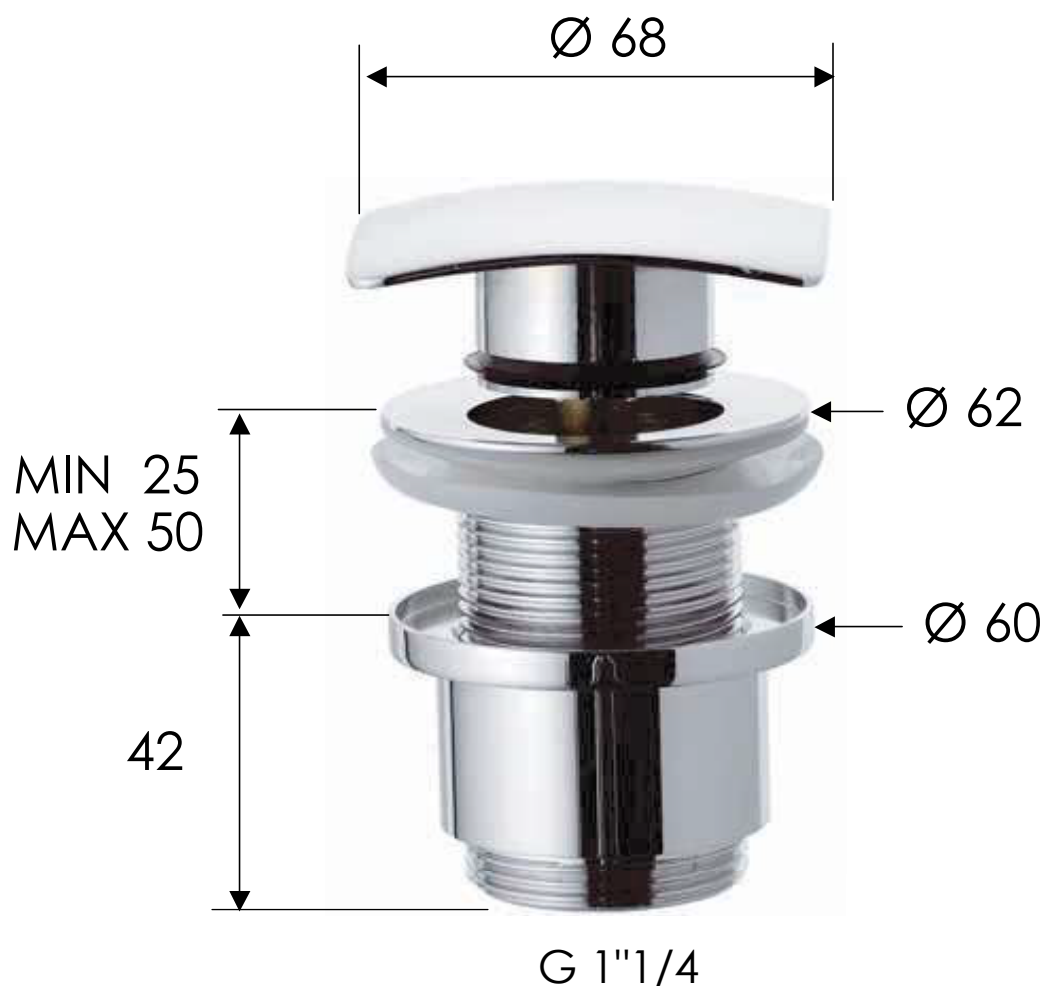

# REMER

RUBINETTERIE

SCHEDA TECNICA

TECHNICAL FEATURES

ART. COD.

**904CC2**

## MATERIALI / MATERIALS

OTTONE CROMATO / CHROME PLATED BRASS