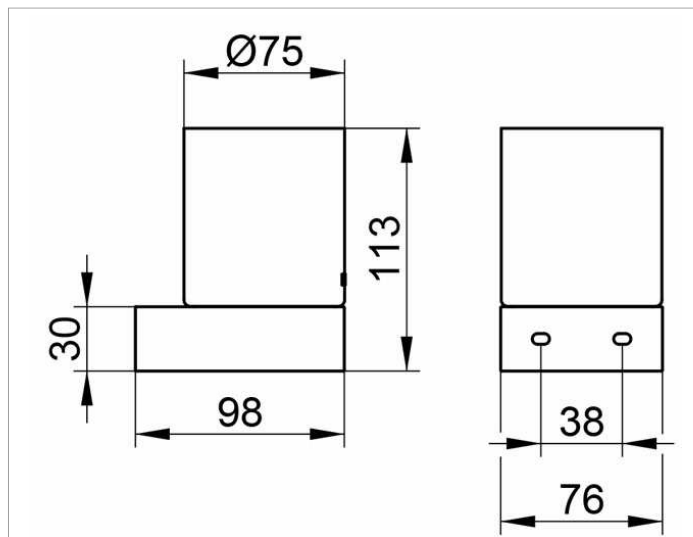

Edition 300

30050019000 Держатель стакана

ИЗДЕЛИЕ

ЧЕРТЕЖ

ОПИСАНИЕ ИЗДЕЛИЯ

в комплекте, с хрустальным стаканом, матовый

поверхность

хром

спецификации

KEUCO EDITION 300 tumbler holder 30050019000
chrome-plated tumbler holder in an aesthetic and classic design
complete with crystal glass tumbler (diameter 3"), easy to clean,
width 2-15/16", height 4-7/16", projection 3-7/8"
The tumbler holder is fitted with 2 hidden fixing points
2 wall plugs, Fischer FU 1/4" x 1-3/4" and 2 wall screws are supplied