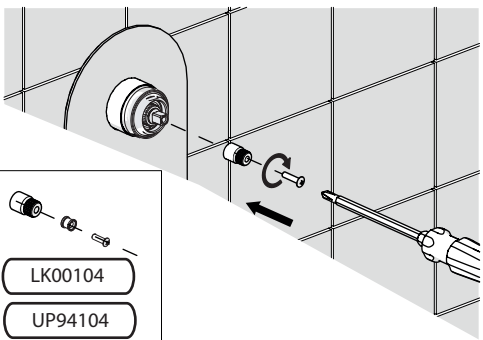

REF.
MANUAL
WE00104

7

9

NOBILIS
The Best Technology for Water

WE00104/T

LK00104

UP94104

IISTR00104/T#--STD