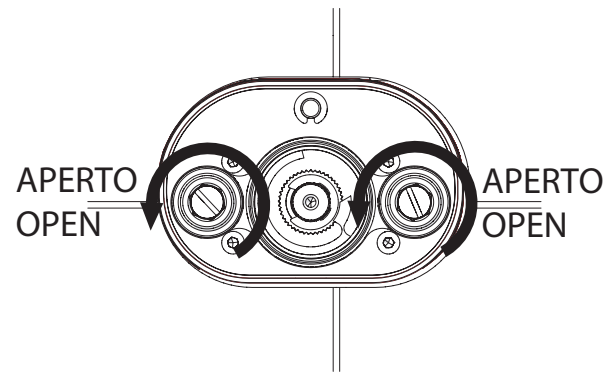

REF.
MANUAL
WE00104

7

9

NOBILIS
The Best Technology for Water

WE00104/T

LK00104

UP94104

IISTR00104/T#--STD