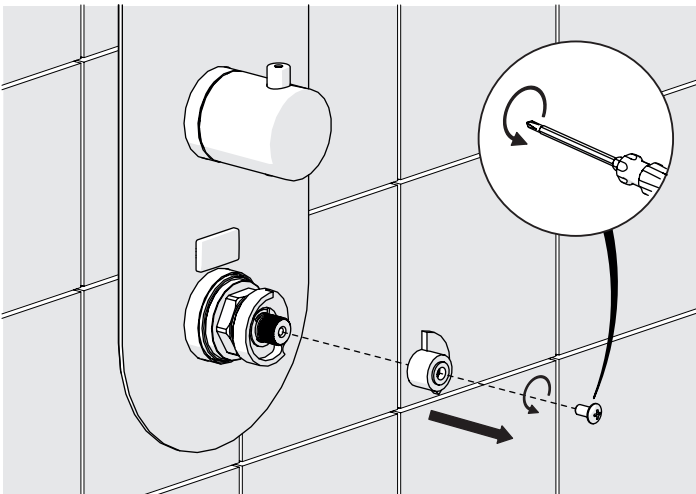

7

9

NOBILIS
The Best Technology for Water

IISTR00104/T#--STD

www.grupponobili.it

REV02.02/2017

8

10