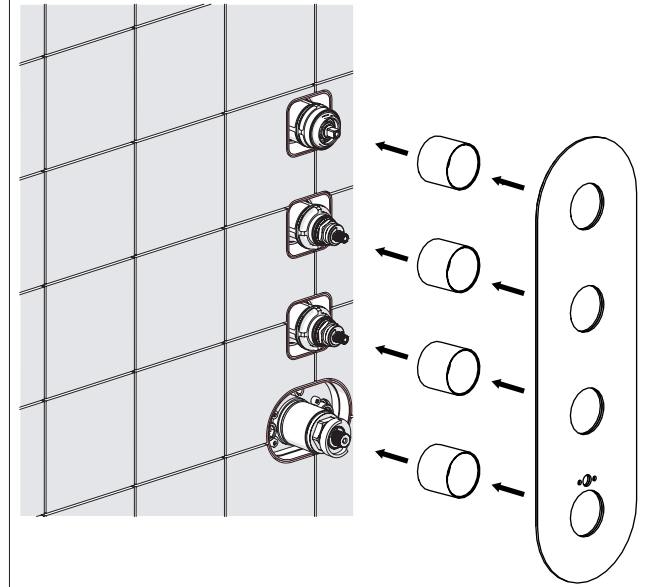

REF.
MANUAL
WE00104

7

9

NOBILIS
The Best Technology for Water

WE00104/T

LK00104

UP94104

IISTR00104/T#--STD