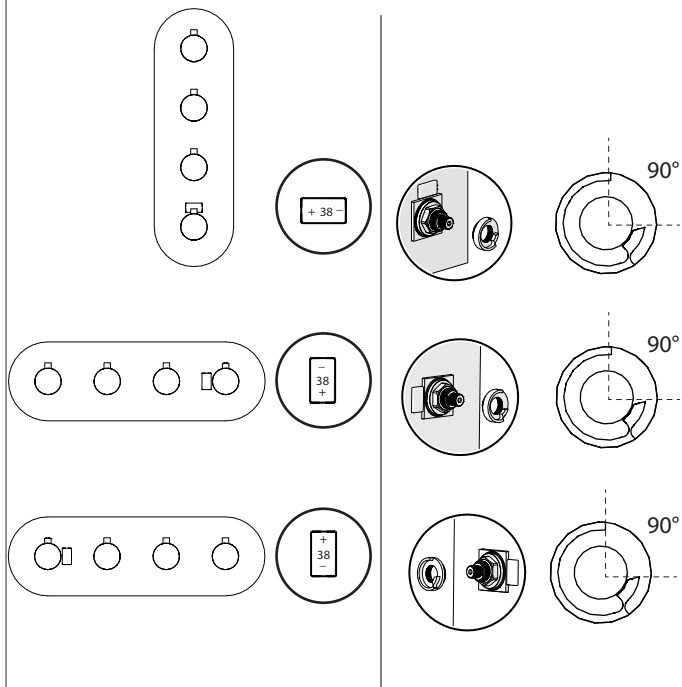

REF.
MANUAL
WE00104

7

9

NOBILIS
The Best Technology for Water

WE00104/T

LK00104

UP94104

IISTR00104/T#--STD