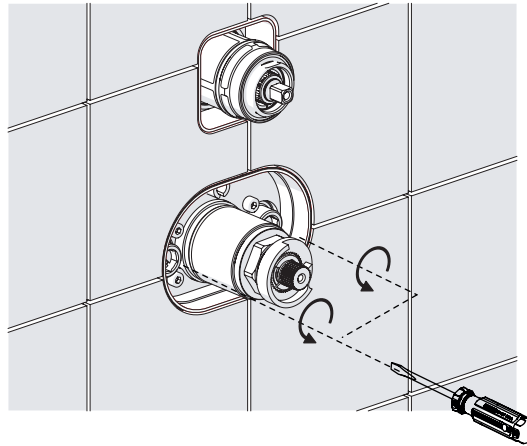

REF.
MANUAL
WE00104

7

9

NOBILIS
The Best Technology for Water

WE00104/T

LK00104

UP94104

IISTR00104/T#--STD