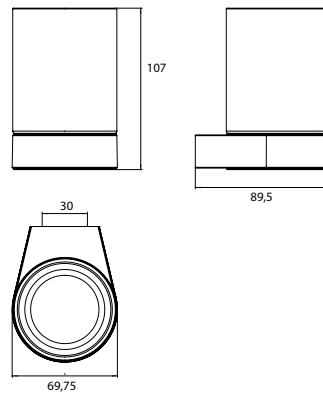

Glass holder chrome

Art.No.2720 001 00

crystal glass, clear