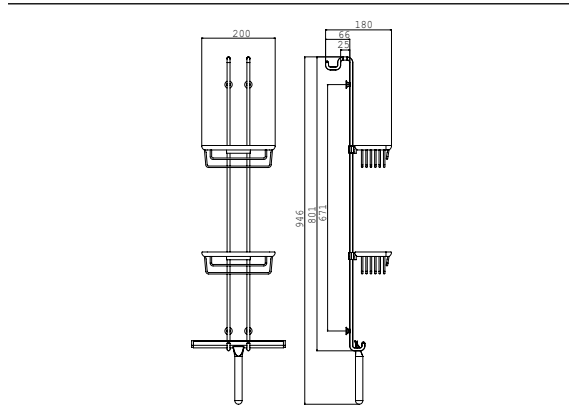

## Door mounted basket rack chrome

Art.No.3566 001 06

2 sponge dishes, 1 shower wiper