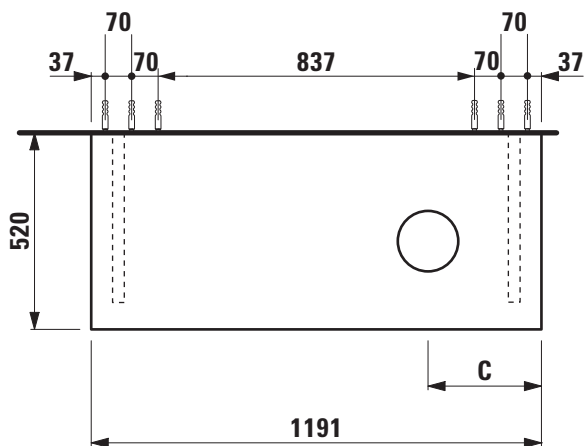

TECHNICAL DRAWINGS / S 1 : 20

C / mm	Ceramic
194	Val s1228.2 (semi-wet-area right)
225	Kartell by Laufen s1033.5
242	Kartell by Laufen s1233.2 (with tap bank right)
300	Kartell by Laufen s1033.9
380	Val s1628.8
395	Living SaphirKeramik s1143.4
	Living Square s1543.5, s1643.2
	Ino s1730.2
	Val s1628.4
	Laufen Pro S s1696.2, s1696.3, s1696.4, s1896.3 Laufen Pro s1295.3, s1395.1, s1396.1, s1795.1, s1795.2, s1795.3

C / mm	Ceramic
374	Kartell by Laufen s1033.4
378	Val s1228.1
386	Palomba s1680.2
400	Val s1228.2 (semi-wet-area left)
415	Palomba s1680.3
447	Living City s1743.7
	Laufen Pro S s1696.7 Val s1628.5
504	Val s1628.7
651	Kartell by Laufen s1233.2 (with tap bank left)
298	all other from matrix for washtops Case

X = The exact height must be set during installation.