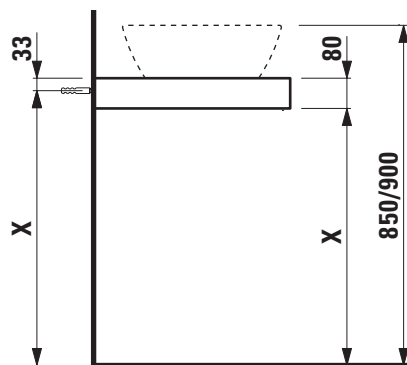

TECHNICAL DRAWINGS / S 1 : 20

C / mm	Ceramic
194	Val s1228.2 (semi-wet-area right)
225	Kartell by Laufen s1033.5
242	Kartell by Laufen s1233.2 (with tap bank right)
300	Kartell by Laufen s1033.9
380	Val s1628.8
395	Living SaphirKeramik s1143.4
	Living Square s1543.5, s1643.2
	Ino s1730.2
	Val s1628.4
	Laufen Pro S s1696.2, s1696.3, s1696.4, s1896.3 Laufen Pro s1295.3, s1395.1, s1396.1, s1795.1, s1795.2, s1795.3

C / mm	Ceramic
374	Kartell by Laufen s1033.4
378	Val s1228.1
386	Palomba s1680.2
400	Val s1228.2 (semi-wet-area left)
415	Palomba s1680.3
447	Living City s1743.7
	Laufen Pro S s1696.7 Val s1628.5
504	Val s1628.7
651	Kartell by Laufen s1233.2 (with tap bank left)
298	all other from matrix for washtops Case

X = The exact height must be set during installation.