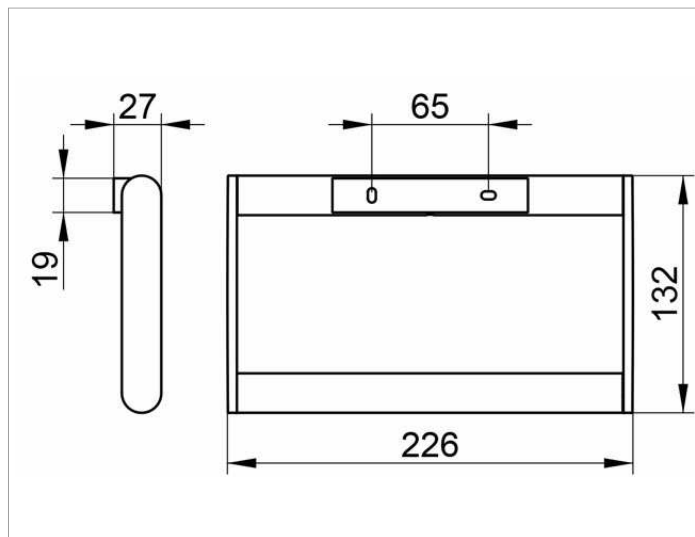

Plan  
14921010000 Кольцо для полотенца

ИЗДЕЛИЕ

поверхность  
хром

ЧЕРТЕЖ

спецификации

KEUCO PLAN towel ring 14921010000  
Chrome-plated towel ring in a stylish yet functional design  
Closed form, rectangular  
Towel arm swivels, load bearing up to 55 lb, anti static, easy to clean  
Width 8-7/8", height 5-3/16"  
The towel ring is fitted with 2 hidden fixing points  
incl. corrosion-free mounting material