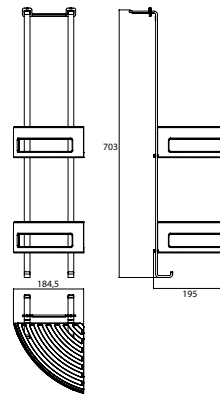

Door mounted basket rack chrome

Art.No.3545 001 26

with 2 corner sponge dishes