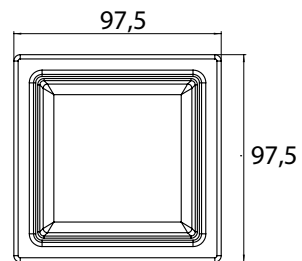

Glass dish, square glass

Art.No.1866 000 00

flat (for rail)