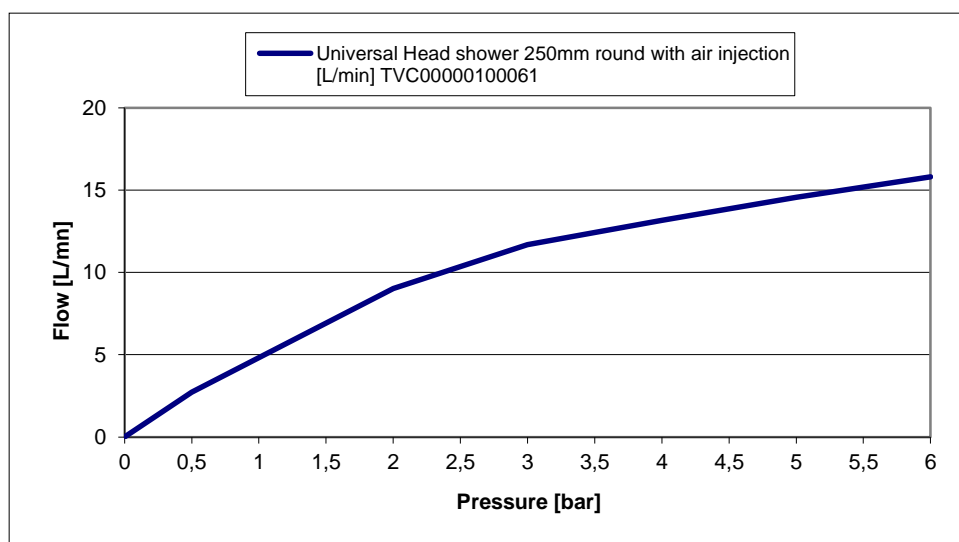

#### Model **TVC0000100061**

Collection	Universal Shower
Material	Brass
Finish	Chrome
Flow rate at 3 bar	11,68 l/min
Shower head size	ø 250 mm
Shower head thickness	7 mm
Connecting thread	G1/2"
Installation type	Ceiling or Wall
Required miscellaneous	Shower arms: TVC00045351061 TVC00045352061 TVC00045453061 TVC00045454061

#### Easy Clean

Villeroy & Boch

The taps and shower heads are easily cleaned by the rubber on the aerator and nozzle.

### FLOW CHART

UNIVERSAL OVERHEAD SHOWER 250MM ROUND

TECHNICAL DRAWINGS