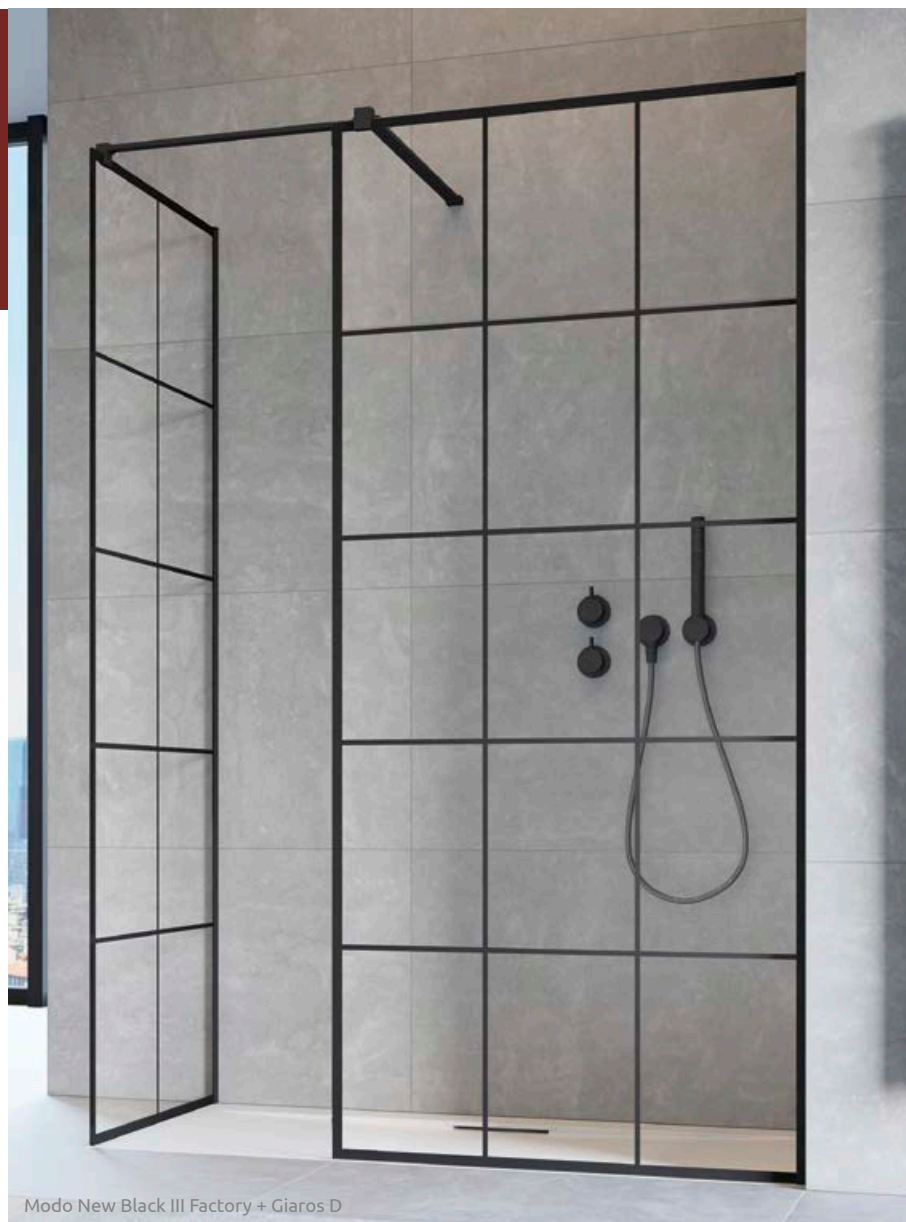

Modo X Black III Factory Modo New Black III Factory

Profile finish:
Данное изделие доступно
с фурнитурой цвета:

54 Black
54 Черный

Modo New Black III Factory + Giaros D

Shower enclosure set consists of 3 parts: 2 walls Modo New Black II Factory and connector of support bars