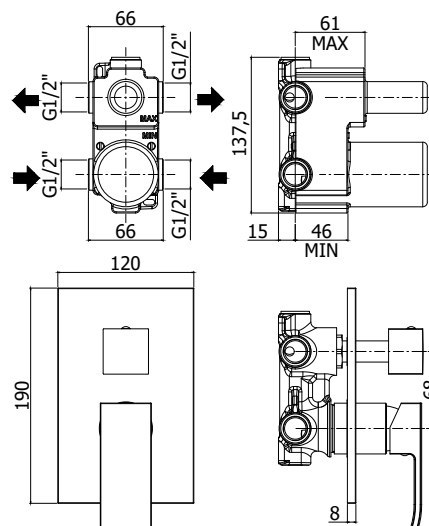

COLLECTION

elle-effe

PRODUCT IMAGE

TECHNICAL DRAWING

DESCRIPTION

Concealed shower mixer (2 outlets) complete with:

- wall plate 120x190mm
- 1/2"G connections

ART.

EL 018 . . / EF 018 . .

with diverter cartridge (2 outlets + 1 combined position)

ZPRO 068 . .

Extension with diverter for artt. 018-019

- H30mm

FINISHES

EL

CR - chrome plated
CR/M - chrome with stainless steel wall plate