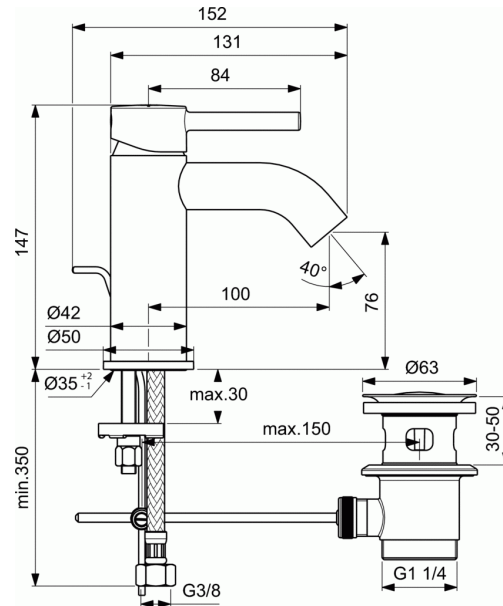

CERALINE

One-hole basin mixer

One-hole basin mixer

- 28 mm ceramic cartridge with hot water limiter
- Metal handle with red and blue colour indication
- Cache aerator with 5 l/min flow rate limiter
- Metal pop-up waste
- Easy-Fix fixation
- Flexible hoses G3/8" for water supply
- Comply with EN817