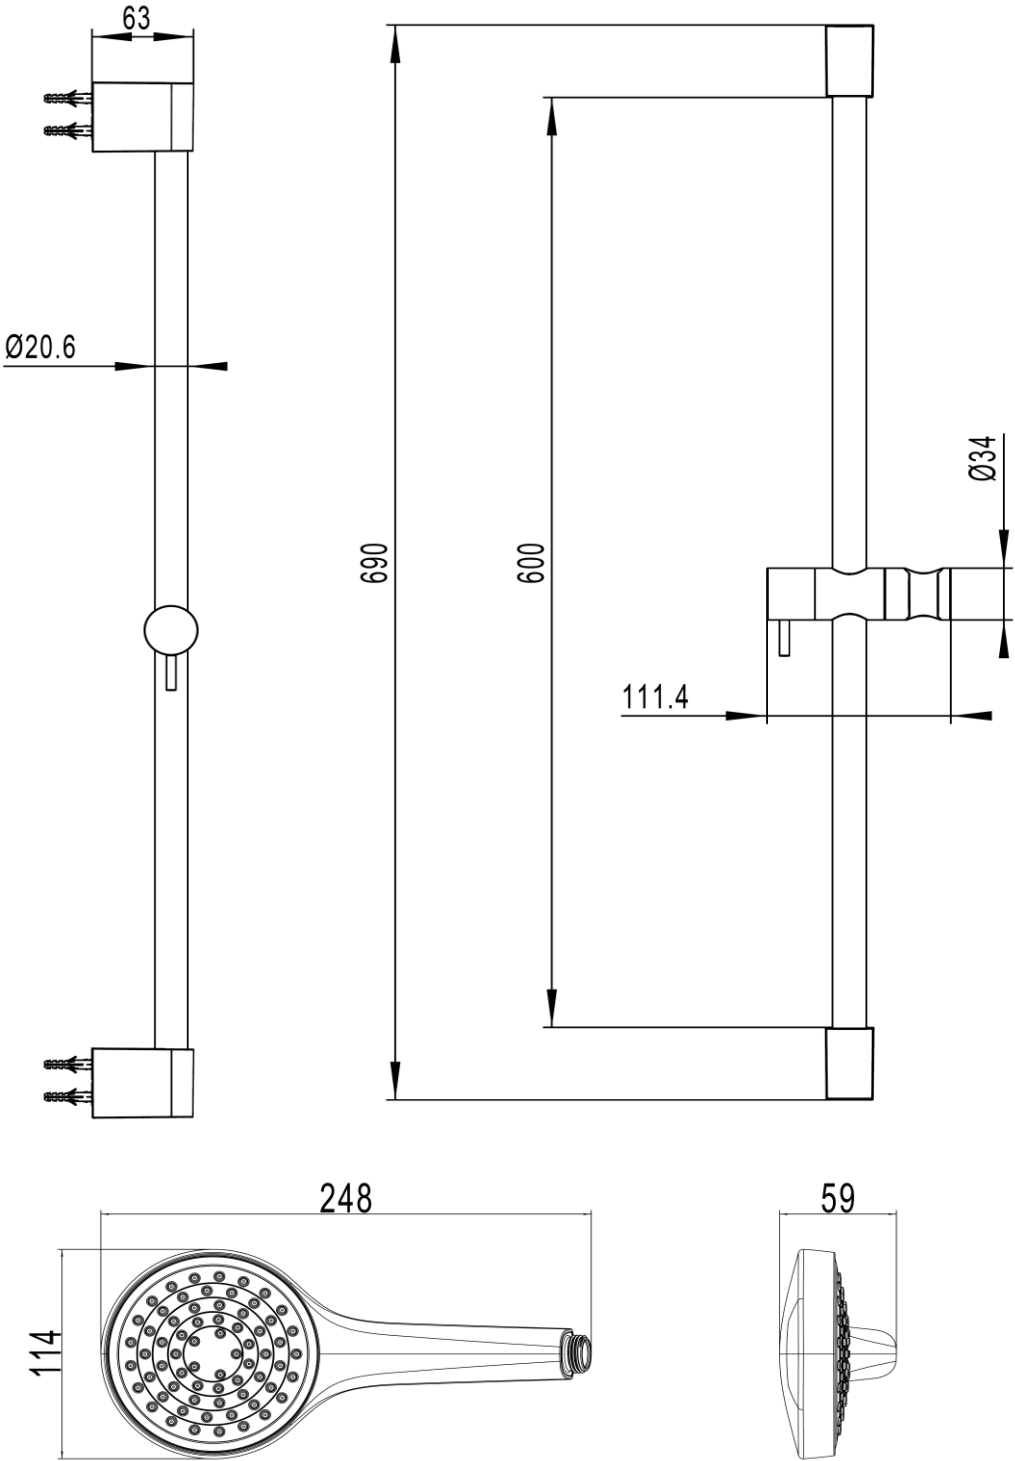

EMBRACE SHOWER SET 600 1JET

PRODUCT INFORMATION

Model	TVS1086000161
Collection	Embrace
Finish	Polished Chrome
Water Flow at 3 bar	max. 9.5 l/min
Dimensions	H 690 mm
Hose Length	1.6 m
Shower Rod Material	Brass
Flow Restrictor	9.5 l/min
Hand Shower	TVS1084110161
Hose Connection	G ½"
Spray Type	Relax

Adjustable height and tilt angle.

Max. flow volume:

9.5l/min

Shower hose with anti-twist protection:

Flexible and kink-resistant plastic hose with anti-twist protection.

Freely positionable wall mounting of the rail (600mm):

Suitable for existing drill holes.

FLOW CHART

EMBRACE SHOWER SET 600 1JET

TECHNICAL DRAWING

EMBRACE SHOWER SET 600 1JET

EXPLOSION DRAWING

SPARE PARTS

Article Number	Description	No.	Consists of
TVS10802201000	Flow Restrictor Set	18	Flow Restrictor 5.7 l/min + 9.5 l/min
TVS10801006000	Fixation Kit incl. Wall Bracket	2, 3, 4, 5, 6, 8, 9	2. Cover Plate, 3. Wall Bracket 4. Locking Plate, 5. Locking Clamp 6. Set Screw, 8. Wall anchor Set 9. Screw Set