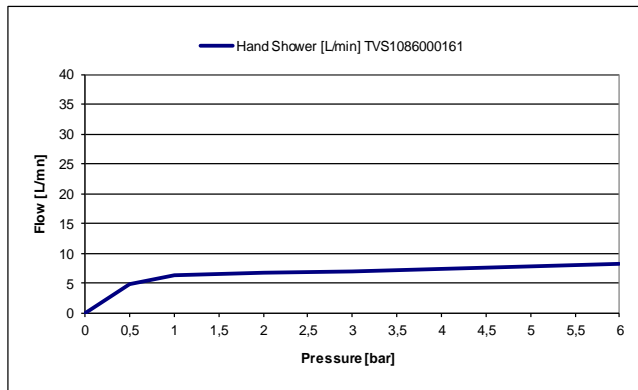

EMBRACE SHOWER SET 600 1JET

PRODUCT INFORMATION

Model	TVS1086000161
Collection	Embrace
Finish	Polished Chrome
Water Flow at 3 bar	max. 9.5 l/min
Dimensions	H 690 mm
Hose Length	1.6 m
Shower Rod Material	Brass
Flow Restrictor	9.5 l/min
Hand Shower	TVS1084110161
Hose Connection	G ½"
Spray Type	Relax

Adjustable height and tilt angle.

Max. flow volume:

9.5l/min

Shower hose with anti-twist protection:

Flexible and kink-resistant plastic hose with anti-twist protection.

Freely positionable wall mounting of the rail (600mm):

Suitable for existing drill holes.

FLOW CHART

EMBRACE SHOWER SET 600 1JET

TECHNICAL DRAWING

EMBRACE SHOWER SET 600 1JET

EXPLOSION DRAWING

SPARE PARTS

Article Number	Description	No.	Consists of
TVS10802201000	Flow Restrictor Set	18	Flow Restrictor 5.7 l/min + 9.5 l/min
TVS10801006000	Fixation Kit incl. Wall Bracket	2, 3, 4, 5, 6, 8, 9	2. Cover Plate, 3. Wall Bracket 4. Locking Plate, 5. Locking Clamp 6. Set Screw, 8. Wall anchor Set 9. Screw Set