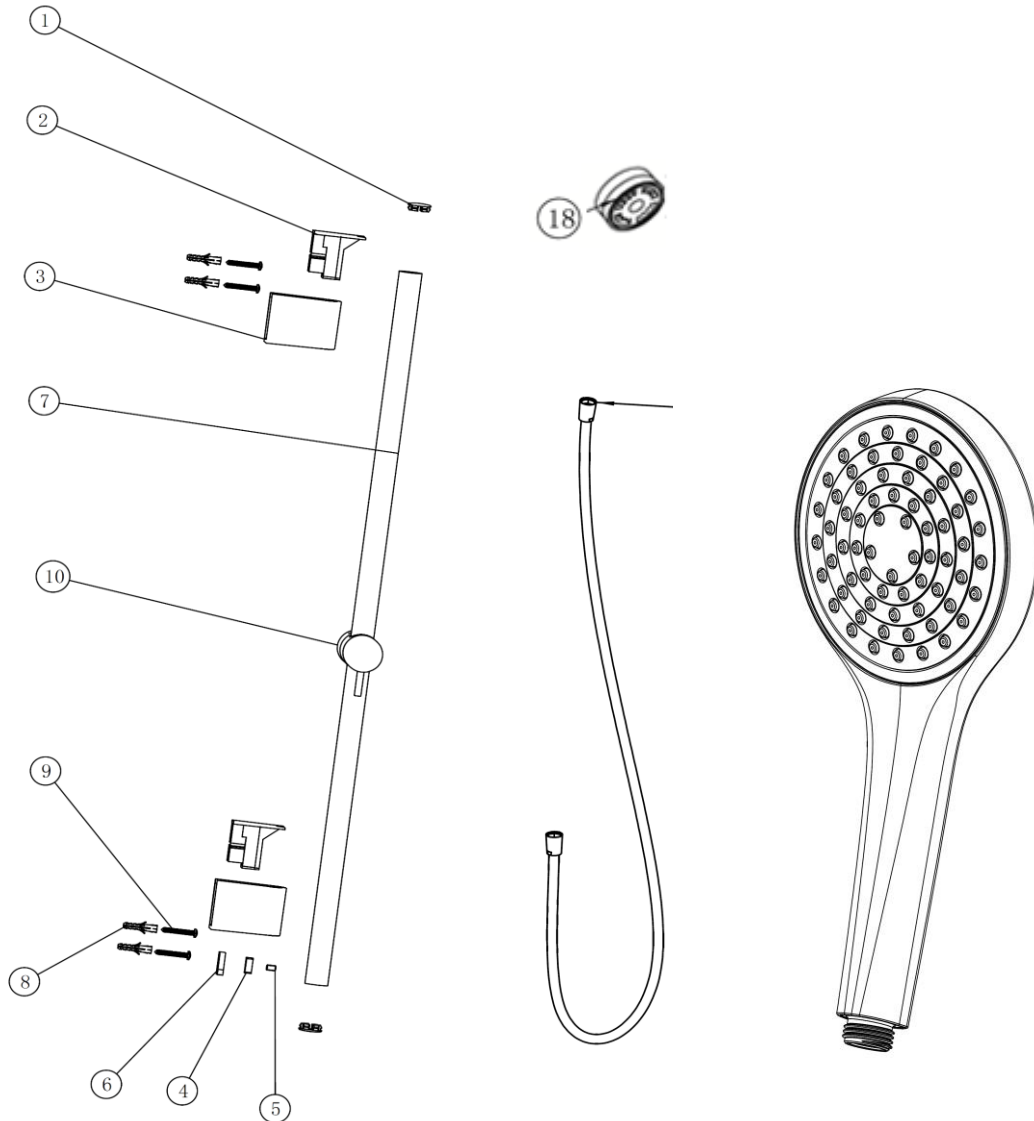

EMBRACE SHOWER SET 600 1JET

PRODUCT INFORMATION

Model	TVS1086000161
Collection	Embrace
Finish	Polished Chrome
Water Flow at 3 bar	max. 9.5 l/min
Dimensions	H 690 mm
Hose Length	1.6 m
Shower Rod Material	Brass
Flow Restrictor	9.5 l/min
Hand Shower	TVS1084110161
Hose Connection	G ½"
Spray Type	Relax

PRODUCT FEATURES

A comfortable shower experience:

Let yourself be pampered by the shower experience of the wide spray face.

Easy to clean:

Easily remove limescale thanks to the flexible nozzles.

Comfortable hand shower holder:

Adjustable height and tilt angle.

Max. flow volume:

9.5l/min

Shower hose with anti-twist protection:

Flexible and kink-resistant plastic hose with anti-twist protection.

Freely positionable wall mounting of the rail (600mm):

Suitable for existing drill holes.

FLOW CHART

EMBRACE SHOWER SET 600 1JET

TECHNICAL DRAWING

EMBRACE SHOWER SET 600 1JET

EXPLOSION DRAWING

SPARE PARTS

Article Number	Description	No.	Consists of
TVS10802201000	Flow Restrictor Set	18	Flow Restrictor 5.7 l/min + 9.5 l/min
TVS10801006000	Fixation Kit incl. Wall Bracket	2, 3, 4, 5, 6, 8, 9	2. Cover Plate, 3. Wall Bracket 4. Locking Plate, 5. Locking Clamp 6. Set Screw, 8. Wall anchor Set 9. Screw Set